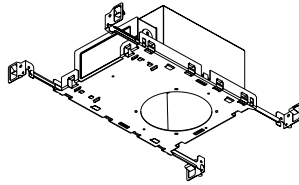

Trim Class: 4"
Category: Recessed Downlight
Shape: Round
Adjustability: Aiming With Rotation

2-140-T-Eclipse-MR16-Specs • Subject to change without notice • Rev. 2017.01.23 • 1/4

Compatible Housings

NON-INSULATED

2-020
Round Non-Insulated
L 10 1/2" [267mm]
W 7 3/4" [197mm]
H 3 1/2" [90mm]

2-060
Round Non-Insulated
L 13 3/4" [349mm]
W 10 7/8" [276mm]
H 3 1/2" [90mm]

INSULATED

2-010
Round Insulated
L 13 3/4" [350mm]
W 10 7/8" [277mm]
H 7" [178mm]

2-012
Round Insulated
L 22 1/2" [572mm]
W 8 1/2" [216mm]
H 5 7/8" [150mm]

REMODEL

2-030
Round Remodel
L 14" [356mm]
W 4 1/2" [114mm]
H 5 1/8" [130mm]

SPECIALIZED

2-060
Round Chicago Plenum
L 13 3/4" [350mm]
W 10 7/8" [277mm]
H 4 1/2" [115mm]