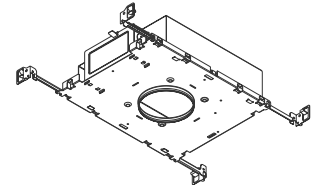

Trim Class: 4"
Category: Recessed Downlight
Shape: Round
Adjustability: Aiming With Rotation

2-140-T-Eclipse-MR16-Specs • Subject to change without notice • Rev. 2017.01.23 • 1/4

Compatible Housings

NON-INSULATED

2-020
Round Non-Insulated
L 10 1/2" [267mm]
W 7 3/4" [197mm]
H 3 1/2" [90mm]

2-060
Round Non-Insulated
L 13 3/4" [349mm]
W 10 7/8" [276mm]
H 3 1/2" [90mm]

INSULATED

2-010
Round Insulated
L 13 3/4" [350mm]
W 10 7/8" [277mm]
H 7" [178mm]

2-012
Round Insulated
L 22 1/2" [572mm]
W 8 1/2" [216mm]
H 5 7/8" [150mm]

REMODEL

2-030
Round Remodel
L 14" [356mm]
W 4 1/2" [114mm]
H 5 1/8" [130mm]

SPECIALIZED

2-060
Round Chicago Plenum
L 13 3/4" [350mm]
W 10 7/8" [277mm]
H 4 1/2" [115mm]