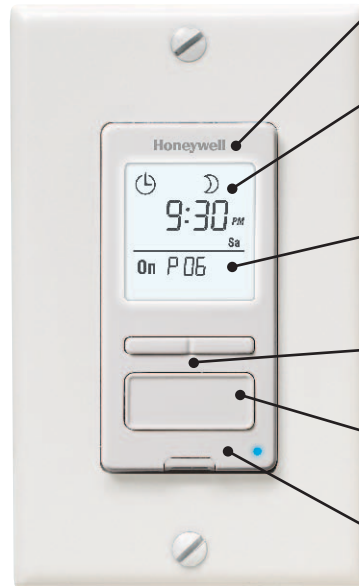

EconoSwitch™ Programmable Wall Switches

EASILY INSTALL CONVENIENCE, SAFETY AND SAVINGS WITH STYLE

Hidden buttons – Flap door hides programming buttons and acts as an On/Off switch when pressed.

Complete offering – From single pole to three-way installations, lighting, fan, pumps and motors.

1 Choice of Homeowners – Honeywell is the leading brand in temperature control.

Color Options – Available in White (featured) or Light Almond (shown below).

PLS530 / PLS730 Series

PLS550 / PLS750 Series

1 Choice of Homeowners – Honeywell is the leading brand in temperature control.

Solar timetable – Automatic daylight savings with sunset/sunrise activation adjusts programs through seasonal changes.

Large backlit screen – Large screen with option to use backlight as a nightlight with lower intensity.

3-Button easy-to-use interface – For operation and programming.

Random mode – Simulates presence during absence for improved security.

Complete offering – From single pole to three-way installations, lighting, fan, pumps and motors.