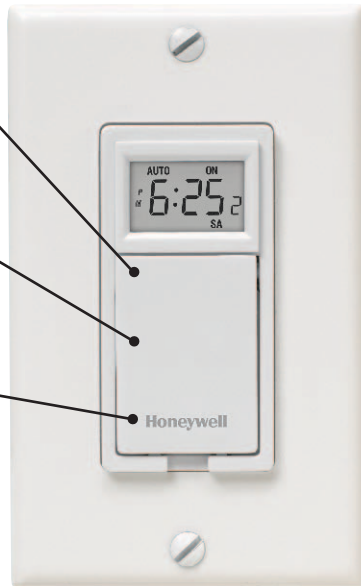

EconoSwitch™ Programmable Wall Switches

EASILY INSTALL CONVENIENCE, SAFETY AND SAVINGS WITH STYLE

Hidden buttons – Flap door hides programming buttons and acts as an On/Off switch when pressed.

Complete offering – From single pole to three-way installations, lighting, fan, pumps and motors.

1 Choice of Homeowners – Honeywell is the leading brand in temperature control.

Color Options – Available in White (featured) or Light Almond (shown below).

PLS530 / PLS730 Series

PLS550 / PLS750 Series

1 Choice of Homeowners – Honeywell is the leading brand in temperature control.

Solar timetable – Automatic daylight savings with sunset/sunrise activation adjusts programs through seasonal changes.

Large backlit screen – Large screen with option to use backlight as a nightlight with lower intensity.

3-Button easy-to-use interface – For operation and programming.

Random mode – Simulates presence during absence for improved security.

Complete offering – From single pole to three-way installations, lighting, fan, pumps and motors.