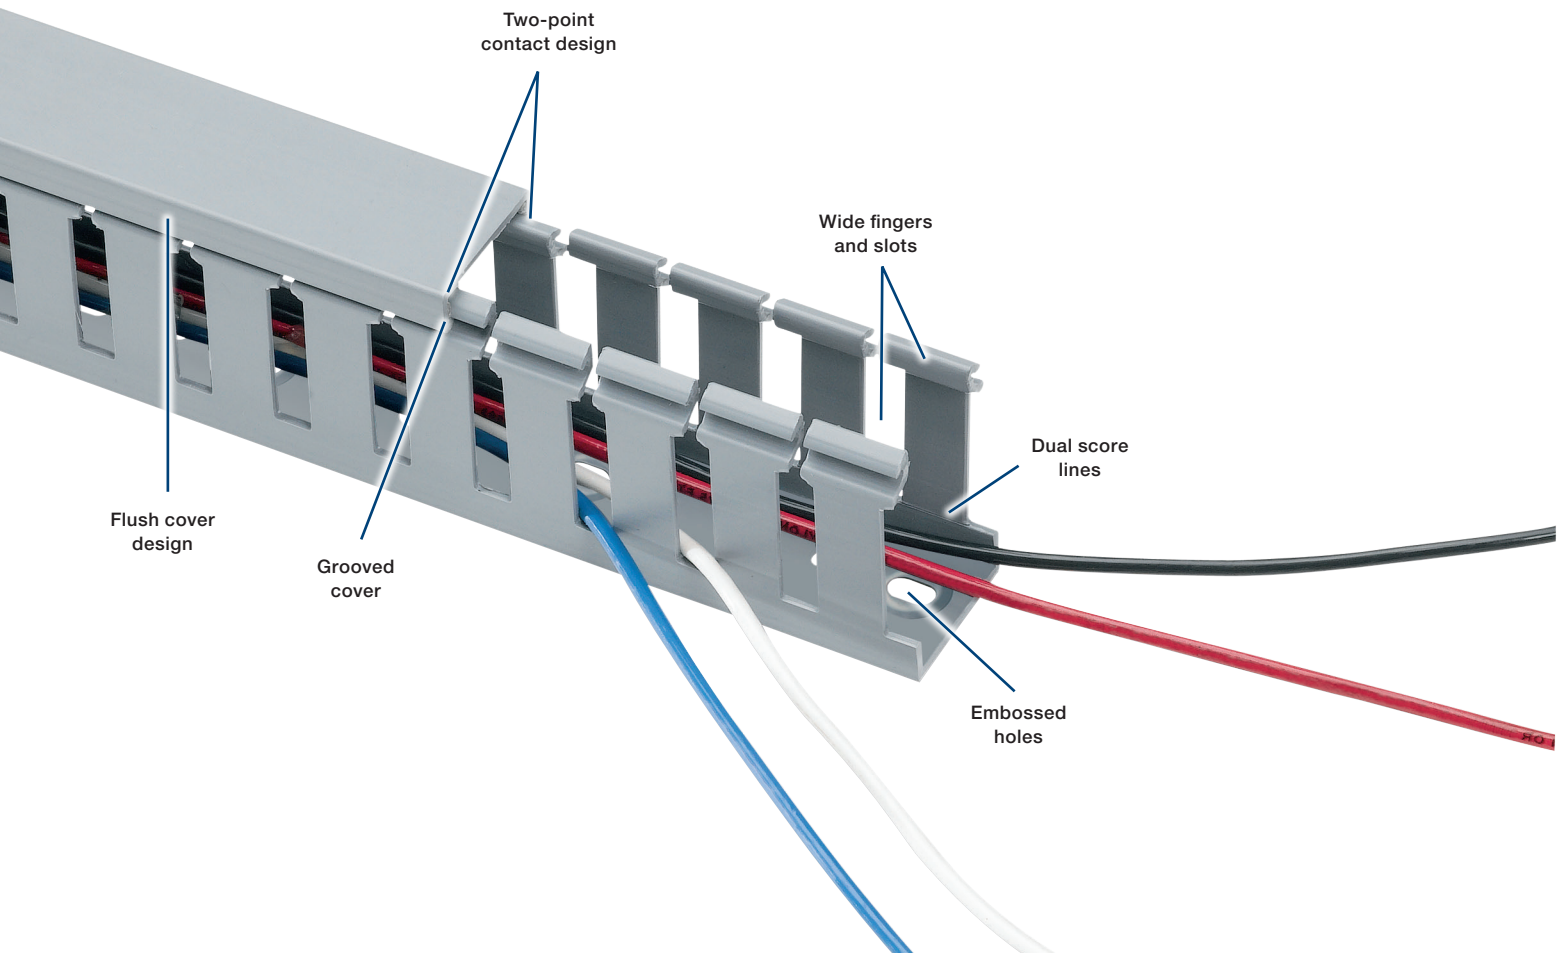

[ ] = space for colour identifier:

- G = Grey
- W = White
- B = Black
- I = Intrinsic blue

- Standard lengths are 6 feet.
- + Catalogue number must be completed by adding suffix G for grey, W for white, I for intrinsic blue, B for black.
- Example: TYD75X1SPG6 is a 0.75" x 1" solid wall grey duct.
- To order duct without mounting holes, add suffix NM to catalogue number.
- Example: TYD75X1SPG6NM is a 0.75" x 1" solid wall grey duct with no mounting holes.
- To order adhesive-backed duct, add suffix A to catalogue number.
- Example: TYD75X1SPG6A is a 0.75" x 1" solid wall grey duct with adhesive backing. Shelf life for adhesive is 1 year.
- PVC vinyl duct is CSA certified, UL® Recognized and CE compliant.

## Wide slot wiring duct

A

# Greater sidewall rigidity with increased versatility.

## Wide slot wiring duct — PVC

- Wide fingers and slots increase rigidity and enable easier insertion of wiring bundles
- Non-slip cover does not slide easily and resists vibration
- Rounded edges keep hands and wires free of abrasion
- Dual score lines are designed to yield clean breakoffs at the base of the slot and the duct
- Cover attaches flush with sidewall for finished look
- Improved flush sidewall and cover style for greater wire capacity
- Constructed of flame-retardant PVC
- Integrated mounting holes — larger sizes include staggered holes for mounting flexibility (see page B-5 for illustration)
- Lead-free construction