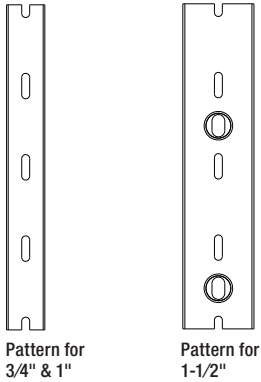

For a complete listing of solid wall dimensional details, see page B-4.

Bottom view