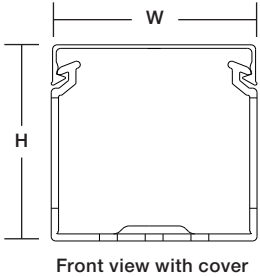

For a complete listing of wide slot dimensional details, see page B-5.

A

Bottom view