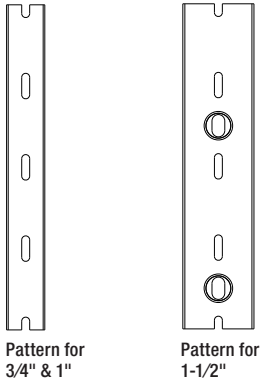

For a complete listing of wide slot dimensional details, see page B-5.

A

Bottom view