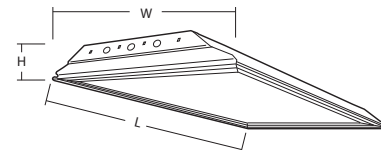

ORDERING INFORMATION

Catalog Number	UPC	Description	# of Lamps	Length	Wattage	# of Ballast	Voltage	Lamp Included	Pallet Qty	Standard Carton Qty	
2AV G 2 17 MDR MVOLT GEB10IS	745972199269	2x2 Recessed Direct/Indirect	2	24"	17	1	120 - 277	N	28	1	
2AV G 2 32 MDR MVOLT GEB10IS	784231145494	2x4 Recessed Direct/Indirect	2	48"	32	1	120 - 277	N	14	1	
2AV G 2 CF40 MDR MVOLT GEB10RS	784231145524	2x2 Recessed Direct/Indirect	2	24"	40	1	120 - 277	N	28	1	
AVSM 2 32 MDR DLS MVOLT GEB10IS	784231164211	1x4 Surface or Suspended, Direct/Indirect	2	48"	32	1	120 - 277	N	21	1	
2AV G 3 17 MDR MVOLT GEB10IS	745972189413	2x2 Recessed Direct/Indirect	3	24"	17	2	120 - 277	N	28	1	
2AV G 3 32 MDR MVOLT 1/3 GEB10IS	784231145517	2x4 Recessed Direct/Indirect	3	48"	32	1	120 - 277	N	14	1	
2AV G 3 32 MDR MVOLT GEB10IS	784231145500	2x4 Recessed Direct/Indirect	3	48"	32	2	120 - 277	N	14	1	

DIMENSIONS

Certain airborne contaminants can diminish integrity of acrylic. See pg.156 for Acrylic Compatibility table for suitable uses.

Lensed Troffers

2GT8

FEATURES

- Recessed lensed fixture for grid T-bar ceilings
- Low-profile design ideal for restricted plenum applications
- Smooth hemmed sides and smooth ends promote easy handling during installation
- Standard steel door frame has superior structural integrity with premium extruded appearance and mitered corners
- 100% acrylic lens with prism pattern

DIMENSIONS

Width: 12" (1x4) or 24" (2x2; 2x4)
 Length: 24" (2x2) or 48" (1x4; 2x4)
 Height: 4-1/2" (1x4) or 3-3/16" (2x2; 2x4)

Certain airborne contaminants can diminish integrity of acrylic. See pg.156 for Acrylic Compatibility table for suitable uses.