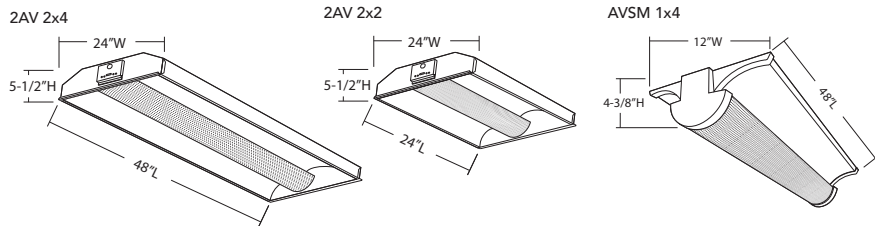

Basket Troffers

Avante

FEATURES

- Features optimum mix of directional and diffuse reflected light for balanced illumination
- Available in 2'x2' and 2'x4' symmetric distributions for general area lighting
- Injection-molded plastic light traps prevent light leaks between shielding and end plates
- Basket diffuser formed from round hole perforated steel and finished in matte white powder paint
- Matte-white polyester powder paint finished reflectors provide uniform light distribution

ORDERING INFORMATION

Catalog Number	UPC	Description	# of Lamps	Length	Wattage	# of Ballast	Voltage	Lamp Included	Pallet Qty	Standard Carton Qty	
2AV G 2 17 MDR MVOLT GEB10IS	745972199269	2x2 Recessed Direct/Indirect	2	24"	17	1	120 - 277	N	28	1	
2AV G 2 32 MDR MVOLT GEB10IS	784231145494	2x4 Recessed Direct/Indirect	2	48"	32	1	120 - 277	N	14	1	
2AV G 2 CF40 MDR MVOLT GEB10RS	784231145524	2x2 Recessed Direct/Indirect	2	24"	40	1	120 - 277	N	28	1	
AVSM 2 32 MDR DLS MVOLT GEB10IS	784231164211	1x4 Surface or Suspended, Direct/Indirect	2	48"	32	1	120 - 277	N	21	1	
2AV G 3 17 MDR MVOLT GEB10IS	745972189413	2x2 Recessed Direct/Indirect	3	24"	17	2	120 - 277	N	28	1	
2AV G 3 32 MDR MVOLT 1/3 GEB10IS	784231145517	2x4 Recessed Direct/Indirect	3	48"	32	1	120 - 277	N	14	1	
2AV G 3 32 MDR MVOLT GEB10IS	784231145500	2x4 Recessed Direct/Indirect	3	48"	32	2	120 - 277	N	14	1	

DIMENSIONS

Certain airborne contaminants can diminish integrity of acrylic. See pg.156 for Acrylic Compatibility table for suitable uses.

Lensed Troffers

2GT8

FEATURES

- Recessed lensed fixture for grid T-bar ceilings
- Low-profile design ideal for restricted plenum applications
- Smooth hemmed sides and smooth ends promote easy handling during installation
- Standard steel door frame has superior structural integrity with premium extruded appearance and mitered corners
- 100% acrylic lens with prism pattern