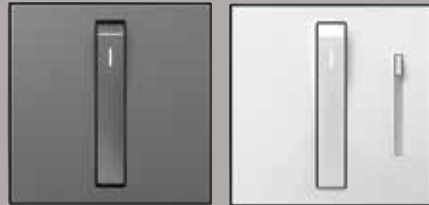

WHISPER™ SWITCHES AND DIMMERS

The Whisper design features an innovative cross between a traditional toggle and paddle switch. Whisper dimmers include a slide for dimming or brightening lights. Pair with a Locator Status Light to add illumination to your Whisper switch or dimmer. See page 27.

ADWR600RMHW1
ADWR600RMHM1
ADWR700RMTUW1
ADWR700RMTUM1
ADWRRRW1
ADWRRRM1

SWITCHES

Paddle™

The Paddle design features a simple up-and-down motion, allowing you to turn lights on and off with ease. Dimmers include a slider for dimming or brightening lights.