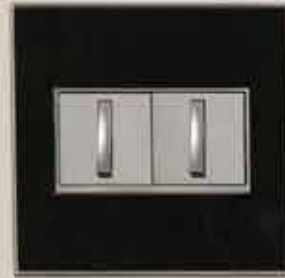

WHISPER™ SWITCHES AND DIMMERS

The Whisper design features an innovative cross between a traditional toggle and paddle switch. Whisper dimmers include a slide for dimming or brightening lights. Pair with a Locator Status Light to add illumination to your Whisper switch or dimmer. See page 27.

WHISPER SWITCHES

AASWR1532W4
ASWR1532M4

WHISPER DIMMERS

ADWR703HW4
ADWR703HM4
ADWR1103HW4
ADWR1103HM4
ADWR703TUM4
ADWR703TUM4

WHISPER WI-FI READY SWITCHES

ADWR703HM4
ADWR703HW4
ADWR1103HW4
ADWR1103HM4

WHISPER WI-FI READY DIMMERS

ADWR600RMHW1
ADWR600RMHM1
ADWR700RMTUW1
ADWR700RMTUM1
ADWRRRW1
ADWRRRM1

SWITCHES

Paddle™

The Paddle design features a simple up-and-down motion, allowing you to turn lights on and off with ease. Dimmers include a slider for dimming or brightening lights.

Pair with a Locator Status Light to add illumination to your Paddle switch or dimmer. See page 27.

NAME	SPECIFICATIONS	RATING	COMPATIBLE LOADS	COMPLIANCE	FINISH OPTIONS	PART NUMBER
 Paddle Switch	Single-Pole/3-Way 	15A, 120 VAC	All Loads		White Magnesium	ASPD1532W4 ASPD1532M4
		20A, 120 VAC	All Loads		White Magnesium	ASPD2032W4 ASPD2032M4
	4-Way (Must be paired with two 3-way switches.) 	15A, 277 VAC	All Loads		White Magnesium	ASPD1532W277 ASPD1532M277
		20A, 120 VAC	All Loads		White Magnesium	ASPD2042W4 ASPD2042M4
 Paddle Dimmer	Single-Pole/3-Way 2-Wire 	25W - 700W	Incandescent, Halogen 		White Magnesium	ADPD703HW4 ADPD703HM4
		25W - 1100W	Incandescent, Halogen 		White Magnesium	ADPD1103HW4 ADPD1103HM2
	Single-Pole/3-Way 4-Wire 	0-10V	Fluorescent, LED 		White Magnesium	ADPD4FBL3P2W4 ADPD4FBL3P2M4
 Half-size Paddle Switch	Single-Pole/3-Way 	15A, 120 VAC	All Loads		White Magnesium	ASPD1531W4 ASPD1531M4
		15A, 277 VAC	All Loads		White Magnesium	ASPD1531W277 ASPD1531M277
 Paddle Fan Speed Control	4-Speed De-hummer 	1.6A, 120 VAC	Paddle-Type Ceiling Fan		White Magnesium	AAFN4S16AW4 AAFN4S16AM4