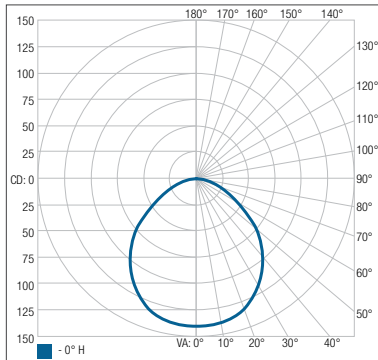

### OVERVIEW

Light source	LED
Wattage	6W - 24W
Lumens	400lm - 2000lm
lm/W	65 lm/W - 85 lm/W
Colour temperature	3000K, 4000K
CRI	80+
Weight	0.4 lbs, 0.6 lbs, 0.88 lbs, 1.4 lbs

**QUICK SHIP ORDERING GUIDE**

\* Minimum quantity required of 500.

**Comments**

**PHOTOMETRIC DATA**

**CRK-5-30-1 • 358.9lm**

**Polar candela distribution**

**Zonal lumen summary**

Zone	Lumens	% Fixture
0-30	110	30.6%
0-40	177.9	49.6%
0-60	299.5	83.5%
60-90	59.4	16.5%
70-100	24.2	6.7%
90-120	0	0%
0-90	358.9	100%
90-180	0	0%
0-180	358.9	100%

**Illuminance at a distance**

**CRK-7-30-1 • 988.5lm**

**Polar candela distribution**

**Zonal lumen summary**

Zone	Lumens	% Fixture
0-30	285.5	28.9%
0-40	464.4	47%
0-60	801.1	81%
60-90	187.4	19%
70-100	75.6	7.7%
90-120	0	0%
0-90	988.5	100%
90-180	0	0%
0-180	988.5	100%

**Illuminance at a distance**

**CRK-9-30-1 • 1795.4lm**

**Polar candela distribution**

**Zonal lumen summary**

Zone	Lumens	% Fixture
0-30	476.3	26.5%
0-40	784.4	43.7%
0-60	1397.9	77.9%
60-90	395.8	22%
70-100	173.6	9.7%
90-120	1.4	0.1%
0-90	1793.6	99.9%
90-180	1.8	0.1%
0-180	1795.4	100%