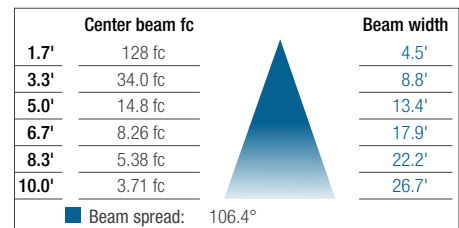

\* Minimum quantity required of 500.

**Comments**

**PHOTOMETRIC DATA**

**CRK-5-30-1 • 358.9lm**

**Polar candela distribution**

**Zonal lumen summary**

Zone	Lumens	% Fixture
0-30	110	30.6%
0-40	177.9	49.6%
0-60	299.5	83.5%
60-90	59.4	16.5%
70-100	24.2	6.7%
90-120	0	0%
0-90	358.9	100%
90-180	0	0%
0-180	358.9	100%

**Illuminance at a distance**

**CRK-7-30-1 • 988.5lm**

**Polar candela distribution**

**Zonal lumen summary**

Zone	Lumens	% Fixture
0-30	285.5	28.9%
0-40	464.4	47%
0-60	801.1	81%
60-90	187.4	19%
70-100	75.6	7.7%
90-120	0	0%
0-90	988.5	100%
90-180	0	0%
0-180	988.5	100%

**Illuminance at a distance**

**CRK-9-30-1 • 1795.4lm**

**Polar candela distribution**

**Zonal lumen summary**

Zone	Lumens	% Fixture
0-30	476.3	26.5%
0-40	784.4	43.7%
0-60	1397.9	77.9%
60-90	395.8	22%
70-100	173.6	9.7%
90-120	1.4	0.1%
0-90	1793.6	99.9%
90-180	1.8	0.1%
0-180	1795.4	100%