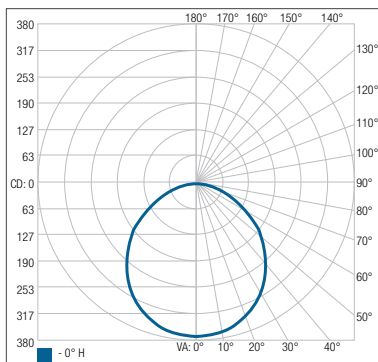

### OVERVIEW

Light source	LED
Wattage	6W - 24W
Lumens	400lm - 2000lm
lm/W	65 lm/W - 85 lm/W
Colour temperature	3000K, 4000K
CRI	80+
Weight	0.4 lbs, 0.6 lbs, 0.88 lbs, 1.4 lbs

**QUICK SHIP ORDERING GUIDE**

\* Minimum quantity required of 500.

**Comments**

**PHOTOMETRIC DATA**

**CRK-5-30-1 • 358.9lm**

**Polar candela distribution**

**Zonal lumen summary**

Zone	Lumens	% Fixture
0-30	110	30.6%
0-40	177.9	49.6%
0-60	299.5	83.5%
60-90	59.4	16.5%
70-100	24.2	6.7%
90-120	0	0%
0-90	358.9	100%
90-180	0	0%
0-180	358.9	100%

**Illuminance at a distance**

**CRK-7-30-1 • 988.5lm**

**Polar candela distribution**

**Zonal lumen summary**

Zone	Lumens	% Fixture
0-30	285.5	28.9%
0-40	464.4	47%
0-60	801.1	81%
60-90	187.4	19%
70-100	75.6	7.7%
90-120	0	0%
0-90	988.5	100%
90-180	0	0%
0-180	988.5	100%

**Illuminance at a distance**

**CRK-9-30-1 • 1795.4lm**

**Polar candela distribution**

**Zonal lumen summary**

Zone	Lumens	% Fixture
0-30	476.3	26.5%
0-40	784.4	43.7%
0-60	1397.9	77.9%
60-90	395.8	22%
70-100	173.6	9.7%
90-120	1.4	0.1%
0-90	1793.6	99.9%
90-180	1.8	0.1%
0-180	1795.4	100%