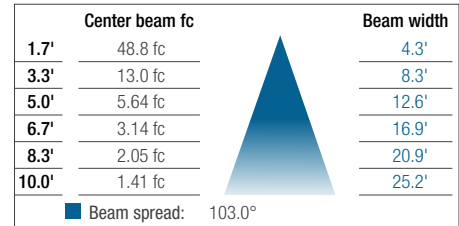

### OVERVIEW

Light source	LED
Wattage	6W - 24W
Lumens	400lm - 2000lm
lm/W	65 lm/W - 85 lm/W
Colour temperature	3000K, 4000K
CRI	80+
Weight	0.4 lbs, 0.6 lbs, 0.88 lbs, 1.4 lbs

**QUICK SHIP ORDERING GUIDE**

\* Minimum quantity required of 500.

**Comments**

**PHOTOMETRIC DATA**

**CRK-5-30-1 • 358.9lm**

**Polar candela distribution**

**Zonal lumen summary**

Zone	Lumens	% Fixture
0-30	110	30.6%
0-40	177.9	49.6%
0-60	299.5	83.5%
60-90	59.4	16.5%
70-100	24.2	6.7%
90-120	0	0%
0-90	358.9	100%
90-180	0	0%
0-180	358.9	100%

**Illuminance at a distance**

**CRK-7-30-1 • 988.5lm**

**Polar candela distribution**

**Zonal lumen summary**

Zone	Lumens	% Fixture
0-30	285.5	28.9%
0-40	464.4	47%
0-60	801.1	81%
60-90	187.4	19%
70-100	75.6	7.7%
90-120	0	0%
0-90	988.5	100%
90-180	0	0%
0-180	988.5	100%