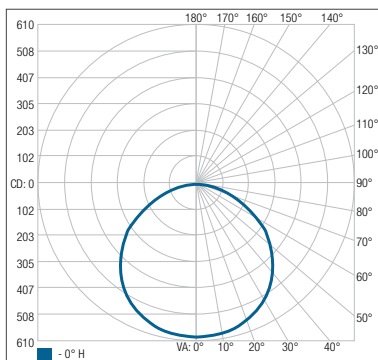

\* Minimum quantity required of 500.

**Comments**

**PHOTOMETRIC DATA**

**CRK-5-30-1 • 358.9lm**

**Polar candela distribution**

**Zonal lumen summary**

Zone	Lumens	% Fixture
0-30	110	30.6%
0-40	177.9	49.6%
0-60	299.5	83.5%
60-90	59.4	16.5%
70-100	24.2	6.7%
90-120	0	0%
0-90	358.9	100%
90-180	0	0%
0-180	358.9	100%

**Illuminance at a distance**

**CRK-7-30-1 • 988.5lm**

**Polar candela distribution**

**Zonal lumen summary**

Zone	Lumens	% Fixture
0-30	285.5	28.9%
0-40	464.4	47%
0-60	801.1	81%
60-90	187.4	19%
70-100	75.6	7.7%
90-120	0	0%
0-90	988.5	100%
90-180	0	0%
0-180	988.5	100%

**Illuminance at a distance**

**CRK-9-30-1 • 1795.4lm**

**Polar candela distribution**

**Zonal lumen summary**

Zone	Lumens	% Fixture
0-30	476.3	26.5%
0-40	784.4	43.7%
0-60	1397.9	77.9%
60-90	395.8	22%
70-100	173.6	9.7%
90-120	1.4	0.1%
0-90	1793.6	99.9%
90-180	1.8	0.1%
0-180	1795.4	100%

**Illuminance at a distance**