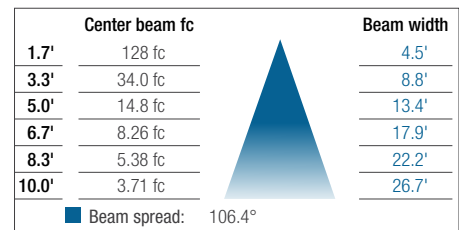

* Minimum quantity required of 500.

Comments

PHOTOMETRIC DATA

CRK-5-30-1 • 358.9lm

Polar candela distribution

Zonal lumen summary

Zone	Lumens	% Fixture
0-30	110	30.6%
0-40	177.9	49.6%
0-60	299.5	83.5%
60-90	59.4	16.5%
70-100	24.2	6.7%
90-120	0	0%
0-90	358.9	100%
90-180	0	0%
0-180	358.9	100%

Illuminance at a distance

CRK-7-30-1 • 988.5lm

Polar candela distribution

Zonal lumen summary

Zone	Lumens	% Fixture
0-30	285.5	28.9%
0-40	464.4	47%
0-60	801.1	81%
60-90	187.4	19%
70-100	75.6	7.7%
90-120	0	0%
0-90	988.5	100%
90-180	0	0%
0-180	988.5	100%

Illuminance at a distance

CRK-9-30-1 • 1795.4lm

Polar candela distribution

Zonal lumen summary

Zone	Lumens	% Fixture
0-30	476.3	26.5%
0-40	784.4	43.7%
0-60	1397.9	77.9%
60-90	395.8	22%
70-100	173.6	9.7%
90-120	1.4	0.1%
0-90	1793.6	99.9%
90-180	1.8	0.1%
0-180	1795.4	100%