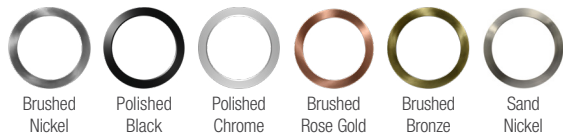

QUICK SHIP ORDERING GUIDE

Part number	Size	Lumens	Wattage	Voltage	Colour temperature
CRK-5-30-1	5"	400lm	6W	120V	3000K
CRK-5-40-1	5"	400lm	6W	120V	4000K
CRK-7-30-1	7"	1000lm	12W	120V	3000K
CRK-7-40-1	7"	1000lm	12W	120V	4000K
CRK-9-30-1	9"	1500lm	18W	120V	3000K
CRK-9-40-1	9"	1500lm	18W	120V	4000K
CRK-12-30-1	12"	2000lm	24W	120V	3000K
CRK-12-40-1	12"	2000lm	24W	120V	4000K

* **QUICK SHIP:** Product availability is subject to change without notice. Please contact your Stanpro customer service representative to confirm inventory levels at time of order.

LUMEN AND SPECIFICATION CHART

General specifications										Lumen maintenance
Package	Input voltage (V)	LED current (A)	System power (W)	Lumens	LM/W	CCT	CRI	PF	THD	Calculated TM21 @ 55°C
CRK-5-30-1	120 V	55 mA	6W	400lm	65 lm/W	3000K	80+	> 90%	< 40%	90,000
CRK-5-40-1	120 V	55 mA	6W	400lm	65 lm/W	4000K	80+	> 90%	< 40%	90,000
CRK-7-30-1	120 V	110 mA	12W	1000lm	80 lm/W	3000K	80+	> 90%	< 40%	90,000
CRK-7-40-1	120 V	110 mA	12W	1000lm	80 lm/W	4000K	80+	> 90%	< 40%	90,000
CRK-9-30-1	120V	170 mA	18W	1500lm	80 lm/W	3000K	80+	> 90%	< 40%	90,000
CRK-9-40-1	120V	170 mA	18W	1500lm	80 lm/W	4000K	80+	> 90%	< 40%	90,000
CRK-12-30-1	120V	220 mA	24W	2000lm	85 lm/W	3000K	80+	> 90%	< 40%	90,000
CRK-12-40-1	120V	220 mA	24W	2000lm	85 lm/W	4000K	80+	> 90%	< 40%	90,000

SCREWLESS MAGNETIC TRIMS

ACCESSORIES (order separately)

RNG-TRM05-BN	5" Brushed nickel trim
RNG-TRM07-BN	7" Brushed nickel trim
RNG-TRM09-BN	9" Brushed nickel trim
RNG-TRM12-BN	12" Brushed nickel trim
RNG-TRM05-BK	5" Polished Black trim
RNG-TRM07-BK	7" Polished Black trim
RNG-TRM09-BK	9" Polished Black trim
RNG-TRM12-BK	12" Polished Black trim
RNG-TRM05-PC	5" Polished Chrome trim
RNG-TRM07-PC	7" Polished Chrome trim
RNG-TRM09-PC	9" Polished Chrome trim
RNG-TRM12-PC	12" Polished Chrome trim
RNG-TRM05-BRG	5" Brushed Rose Gold trim
RNG-TRM07-BRG	7" Brushed Rose Gold trim
RNG-TRM09-BRG	9" Brushed Rose Gold trim
RNG-TRM12-BRG	12" Brushed Rose Gold trim
RNG-TRM05-BB	5" Brushed Bronze trim
RNG-TRM07-BB	7" Brushed Bronze trim
RNG-TRM09-BB	9" Brushed Bronze trim
RNG-TRM12-BB	12" Brushed Bronze trim
Other colour upon request*	
RNG-TRM05-SN	5" Sand Nickel trim
RNG-TRM07-SN	7" Sand Nickel trim
RNG-TRM09-SN	9" Sand Nickel trim
RNG-TRM12-SN	12" Sand Nickel trim

* Minimum quantity required of 500.

Comments