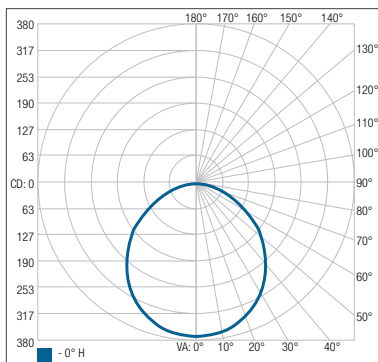

CRK-7-30-1 • 988.5lm

Polar candela distribution

Zonal lumen summary

Zone	Lumens	% Fixture
0-30	285.5	28.9%
0-40	464.4	47%
0-60	801.1	81%
60-90	187.4	19%
70-100	75.6	7.7%
90-120	0	0%
0-90	988.5	100%
90-180	0	0%
0-180	988.5	100%

Illuminance at a distance

	Center beam fc	Beam width
1.7'	128 fc	4.5'
3.3'	34.0 fc	8.8'
5.0'	14.8 fc	13.4'
6.7'	8.26 fc	17.9'
8.3'	5.38 fc	22.2'
10.0'	3.71 fc	26.7'

■ Beam spread: 106.4°