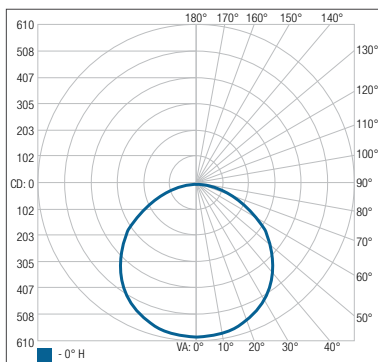

CRK-9-30-1 • 1795.4lm

Polar candela distribution

Zonal lumen summary

Zone	Lumens	% Fixture
0-30	476.3	26.5%
0-40	784.4	43.7%
0-60	1397.9	77.9%
60-90	395.8	22%
70-100	173.6	9.7%
90-120	1.4	0.1%
0-90	1793.6	99.9%
90-180	1.8	0.1%
0-180	1795.4	100%

Illuminance at a distance

	Center beam fc	Beam width
1.7'	209 fc	5.4'
3.3'	55.3 fc	10.4'
5.0'	24.1 fc	15.8'
6.7'	13.4 fc	21.1'
8.3'	8.75 fc	26.2'
10.0'	6.03 fc	31.5'

■ Beam spread: 115.2°