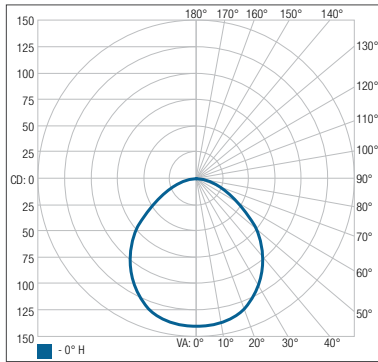

Project: _____
 Type: _____
 Catalogue #: _____
 Drawn by: _____
 Date: _____

OVERVIEW

Light source	LED
Wattage	6W - 24W
Lumens	400lm - 2000lm
lm/W	65 lm/W - 85 lm/W
Colour temperature	3000K, 4000K
CRI	80+
Weight	0.4 lbs, 0.6 lbs, 0.88 lbs, 1.4 lbs

* Minimum quantity required of 500.

Comments

PHOTOMETRIC DATA

CRK-5-30-1 • 358.9lm

Polar candela distribution

Zonal lumen summary

Zone	Lumens	% Fixture
0-30	110	30.6%
0-40	177.9	49.6%
0-60	299.5	83.5%
60-90	59.4	16.5%
70-100	24.2	6.7%
90-120	0	0%
0-90	358.9	100%
90-180	0	0%
0-180	358.9	100%

Illuminance at a distance

	Center beam fc	Beam width
1.7'	48.8 fc	4.3'
3.3'	13.0 fc	8.3'
5.0'	5.64 fc	12.6'
6.7'	3.14 fc	16.9'
8.3'	2.05 fc	20.9'
10.0'	1.41 fc	25.2'

■ Beam spread: 103.0°

CRK-7-30-1 • 988.5lm