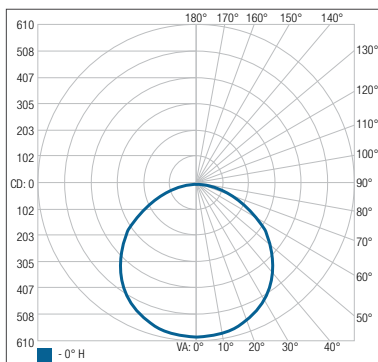

* Minimum quantity required of 500.

Comments

PHOTOMETRIC DATA

CRK-5-30-1 • 358.9lm

Polar candela distribution

Zonal lumen summary

Zone	Lumens	% Fixture
0-30	110	30.6%
0-40	177.9	49.6%
0-60	299.5	83.5%
60-90	59.4	16.5%
70-100	24.2	6.7%
90-120	0	0%
0-90	358.9	100%
90-180	0	0%
0-180	358.9	100%

Illuminance at a distance

CRK-7-30-1 • 988.5lm

Polar candela distribution

Zonal lumen summary

Zone	Lumens	% Fixture
0-30	285.5	28.9%
0-40	464.4	47%
0-60	801.1	81%
60-90	187.4	19%
70-100	75.6	7.7%
90-120	0	0%
0-90	988.5	100%
90-180	0	0%
0-180	988.5	100%

Illuminance at a distance

CRK-9-30-1 • 1795.4lm

Polar candela distribution

Zonal lumen summary

Zone	Lumens	% Fixture
0-30	476.3	26.5%
0-40	784.4	43.7%
0-60	1397.9	77.9%
60-90	395.8	22%
70-100	173.6	9.7%
90-120	1.4	0.1%
0-90	1793.6	99.9%
90-180	1.8	0.1%
0-180	1795.4	100%

Illuminance at a distance