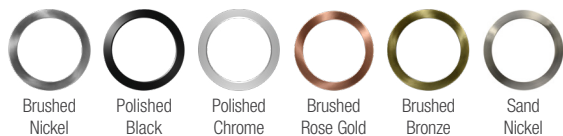

QUICK SHIP ORDERING GUIDE

Part number	Size	Lumens	Wattage	Voltage	Colour temperature
CRK-5-30-1	5"	400lm	6W	120V	3000K
CRK-5-40-1	5"	400lm	6W	120V	4000K
CRK-7-30-1	7"	1000lm	12W	120V	3000K
CRK-7-40-1	7"	1000lm	12W	120V	4000K
CRK-9-30-1	9"	1500lm	18W	120V	3000K
CRK-9-40-1	9"	1500lm	18W	120V	4000K
CRK-12-30-1	12"	2000lm	24W	120V	3000K
CRK-12-40-1	12"	2000lm	24W	120V	4000K

* **QUICK SHIP:** Product availability is subject to change without notice. Please contact your Stanpro customer service representative to confirm inventory levels at time of order.

LUMEN AND SPECIFICATION CHART

General specifications										Lumen maintenance
Package	Input voltage (V)	LED current (A)	System power (W)	Lumens	LM/W	CCT	CRI	PF	THD	Calculated TM21 @ 55°C
CRK-5-30-1	120 V	55 mA	6W	400lm	65 lm/W	3000K	80+	> 90%	< 40%	90,000
CRK-5-40-1	120 V	55 mA	6W	400lm	65 lm/W	4000K	80+	> 90%	< 40%	90,000
CRK-7-30-1	120 V	110 mA	12W	1000lm	80 lm/W	3000K	80+	> 90%	< 40%	90,000
CRK-7-40-1	120 V	110 mA	12W	1000lm	80 lm/W	4000K	80+	> 90%	< 40%	90,000
CRK-9-30-1	120V	170 mA	18W	1500lm	80 lm/W	3000K	80+	> 90%	< 40%	90,000
CRK-9-40-1	120V	170 mA	18W	1500lm	80 lm/W	4000K	80+	> 90%	< 40%	90,000
CRK-12-30-1	120V	220 mA	24W	2000lm	85 lm/W	3000K	80+	> 90%	< 40%	90,000
CRK-12-40-1	120V	220 mA	24W	2000lm	85 lm/W	4000K	80+	> 90%	< 40%	90,000

SCREWLESS MAGNETIC TRIMS

ACCESSORIES (order separately)

RNG-TRM05-BN	5" Brushed nickel trim
RNG-TRM07-BN	7" Brushed nickel trim
RNG-TRM09-BN	9" Brushed nickel trim
RNG-TRM12-BN	12" Brushed nickel trim
RNG-TRM05-BK	5" Polished Black trim
RNG-TRM07-BK	7" Polished Black trim
RNG-TRM09-BK	9" Polished Black trim
RNG-TRM12-BK	12" Polished Black trim
RNG-TRM05-PC	5" Polished Chrome trim
RNG-TRM07-PC	7" Polished Chrome trim
RNG-TRM09-PC	9" Polished Chrome trim
RNG-TRM12-PC	12" Polished Chrome trim
RNG-TRM05-BRG	5" Brushed Rose Gold trim
RNG-TRM07-BRG	7" Brushed Rose Gold trim
RNG-TRM09-BRG	9" Brushed Rose Gold trim
RNG-TRM12-BRG	12" Brushed Rose Gold trim
RNG-TRM05-BB	5" Brushed Bronze trim
RNG-TRM07-BB	7" Brushed Bronze trim
RNG-TRM09-BB	9" Brushed Bronze trim
RNG-TRM12-BB	12" Brushed Bronze trim
Other colour upon request*	
RNG-TRM05-SN	5" Sand Nickel trim
RNG-TRM07-SN	7" Sand Nickel trim
RNG-TRM09-SN	9" Sand Nickel trim
RNG-TRM12-SN	12" Sand Nickel trim

* Minimum quantity required of 500.

Comments