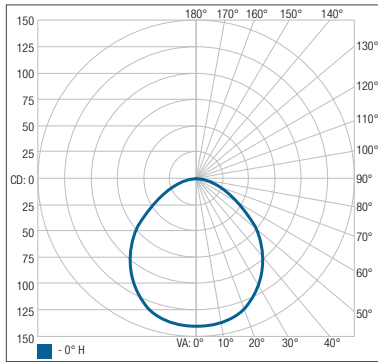

Project: _____
 Type: _____
 Catalogue #: _____
 Drawn by: _____
 Date: _____

OVERVIEW

Light source	LED
Wattage	6W - 24W
Lumens	400lm - 2000lm
lm/W	65 lm/W - 85 lm/W
Colour temperature	3000K, 4000K
CRI	80+
Weight	0.4 lbs, 0.6 lbs, 0.88 lbs, 1.4 lbs

General specifications										Lumen maintenance
Package	Input voltage (V)	LED current (A)	System power (W)	Lumens	LM/W	CCT	CRI	PF	THD	Calculated TM21 @ 55°C
CRK-5-30-1	120 V	55 mA	6W	400lm	65 lm/W	3000K	80+	> 90%	< 40%	90,000
CRK-5-40-1	120 V	55 mA	6W	400lm	65 lm/W	4000K	80+	> 90%	< 40%	90,000
CRK-7-30-1	120 V	110 mA	12W	1000lm	80 lm/W	3000K	80+	> 90%	< 40%	90,000
CRK-7-40-1	120 V	110 mA	12W	1000lm	80 lm/W	4000K	80+	> 90%	< 40%	90,000
CRK-9-30-1	120V	170 mA	18W	1500lm	80 lm/W	3000K	80+	> 90%	< 40%	90,000
CRK-9-40-1	120V	170 mA	18W	1500lm	80 lm/W	4000K	80+	> 90%	< 40%	90,000
CRK-12-30-1	120V	220 mA	24W	2000lm	85 lm/W	3000K	80+	> 90%	< 40%	90,000
CRK-12-40-1	120V	220 mA	24W	2000lm	85 lm/W	4000K	80+	> 90%	< 40%	90,000

* Minimum quantity required of 500.

Comments

PHOTOMETRIC DATA

CRK-5-30-1 • 358.9lm

Polar candela distribution

Zonal lumen summary

Zone	Lumens	% Fixture
0-30	110	30.6%
0-40	177.9	49.6%
0-60	299.5	83.5%
60-90	59.4	16.5%
70-100	24.2	6.7%
90-120	0	0%
0-90	358.9	100%
90-180	0	0%
0-180	358.9	100%

Illuminance at a distance

CRK-7-30-1 • 988.5lm

Polar candela distribution

Zonal lumen summary

Zone	Lumens	% Fixture
0-30	285.5	28.9%
0-40	464.4	47%
0-60	801.1	81%
60-90	187.4	19%
70-100	75.6	7.7%
90-120	0	0%
0-90	988.5	100%
90-180	0	0%
0-180	988.5	100%