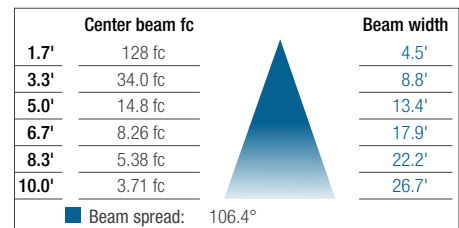

* Minimum quantity required of 500.

Comments

PHOTOMETRIC DATA

CRK-5-30-1 • 358.9lm

Polar candela distribution

Zonal lumen summary

Zone	Lumens	% Fixture
0-30	110	30.6%
0-40	177.9	49.6%
0-60	299.5	83.5%
60-90	59.4	16.5%
70-100	24.2	6.7%
90-120	0	0%
0-90	358.9	100%
90-180	0	0%
0-180	358.9	100%

Illuminance at a distance

CRK-7-30-1 • 988.5lm

Polar candela distribution

Zonal lumen summary

Zone	Lumens	% Fixture
0-30	285.5	28.9%
0-40	464.4	47%
0-60	801.1	81%
60-90	187.4	19%
70-100	75.6	7.7%
90-120	0	0%
0-90	988.5	100%
90-180	0	0%
0-180	988.5	100%

Illuminance at a distance

CRK-9-30-1 • 1795.4lm

Polar candela distribution

Zonal lumen summary

Zone	Lumens	% Fixture
0-30	476.3	26.5%
0-40	784.4	43.7%
0-60	1397.9	77.9%
60-90	395.8	22%
70-100	173.6	9.7%
90-120	1.4	0.1%
0-90	1793.6	99.9%
90-180	1.8	0.1%
0-180	1795.4	100%