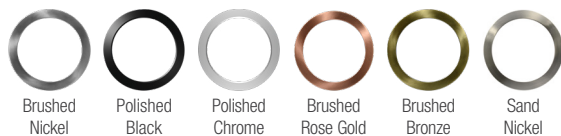

QUICK SHIP ORDERING GUIDE

Part number	Size	Lumens	Wattage	Voltage	Colour temperature
CRK-5-30-1	5"	400lm	6W	120V	3000K
CRK-5-40-1	5"	400lm	6W	120V	4000K
CRK-7-30-1	7"	1000lm	12W	120V	3000K
CRK-7-40-1	7"	1000lm	12W	120V	4000K
CRK-9-30-1	9"	1500lm	18W	120V	3000K
CRK-9-40-1	9"	1500lm	18W	120V	4000K
CRK-12-30-1	12"	2000lm	24W	120V	3000K
CRK-12-40-1	12"	2000lm	24W	120V	4000K

* **QUICK SHIP:** Product availability is subject to change without notice. Please contact your Stanpro customer service representative to confirm inventory levels at time of order.

LUMEN AND SPECIFICATION CHART

General specifications										Lumen maintenance
Package	Input voltage (V)	LED current (A)	System power (W)	Lumens	LM/W	CCT	CRI	PF	THD	Calculated TM21 @ 55°C
CRK-5-30-1	120 V	55 mA	6W	400lm	65 lm/W	3000K	80+	> 90%	< 40%	90,000
CRK-5-40-1	120 V	55 mA	6W	400lm	65 lm/W	4000K	80+	> 90%	< 40%	90,000
CRK-7-30-1	120 V	110 mA	12W	1000lm	80 lm/W	3000K	80+	> 90%	< 40%	90,000
CRK-7-40-1	120 V	110 mA	12W	1000lm	80 lm/W	4000K	80+	> 90%	< 40%	90,000
CRK-9-30-1	120V	170 mA	18W	1500lm	80 lm/W	3000K	80+	> 90%	< 40%	90,000
CRK-9-40-1	120V	170 mA	18W	1500lm	80 lm/W	4000K	80+	> 90%	< 40%	90,000
CRK-12-30-1	120V	220 mA	24W	2000lm	85 lm/W	3000K	80+	> 90%	< 40%	90,000
CRK-12-40-1	120V	220 mA	24W	2000lm	85 lm/W	4000K	80+	> 90%	< 40%	90,000

SCREWLESS MAGNETIC TRIMS

ACCESSORIES (order separately)

RNG-TRM05-BN	5" Brushed nickel trim
RNG-TRM07-BN	7" Brushed nickel trim
RNG-TRM09-BN	9" Brushed nickel trim
RNG-TRM12-BN	12" Brushed nickel trim
RNG-TRM05-BK	5" Polished Black trim
RNG-TRM07-BK	7" Polished Black trim
RNG-TRM09-BK	9" Polished Black trim
RNG-TRM12-BK	12" Polished Black trim
RNG-TRM05-PC	5" Polished Chrome trim
RNG-TRM07-PC	7" Polished Chrome trim
RNG-TRM09-PC	9" Polished Chrome trim
RNG-TRM12-PC	12" Polished Chrome trim
RNG-TRM05-BRG	5" Brushed Rose Gold trim
RNG-TRM07-BRG	7" Brushed Rose Gold trim
RNG-TRM09-BRG	9" Brushed Rose Gold trim
RNG-TRM12-BRG	12" Brushed Rose Gold trim
RNG-TRM05-BB	5" Brushed Bronze trim
RNG-TRM07-BB	7" Brushed Bronze trim
RNG-TRM09-BB	9" Brushed Bronze trim
RNG-TRM12-BB	12" Brushed Bronze trim
Other colour upon request*	
RNG-TRM05-SN	5" Sand Nickel trim
RNG-TRM07-SN	7" Sand Nickel trim
RNG-TRM09-SN	9" Sand Nickel trim
RNG-TRM12-SN	12" Sand Nickel trim

* Minimum quantity required of 500.

Comments