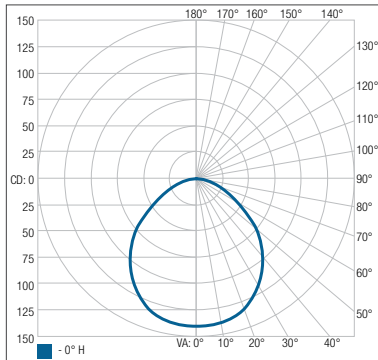

Project: _____
 Type: _____
 Catalogue #: _____
 Drawn by: _____
 Date: _____

OVERVIEW

Light source	LED
Wattage	6W - 24W
Lumens	400lm - 2000lm
lm/W	65 lm/W - 85 lm/W
Colour temperature	3000K, 4000K
CRI	80+
Weight	0.4 lbs, 0.6 lbs, 0.88 lbs, 1.4 lbs

* Minimum quantity required of 500.

Comments

PHOTOMETRIC DATA

CRK-5-30-1 • 358.9lm

Polar candela distribution

Zonal lumen summary

Zone	Lumens	% Fixture
0-30	110	30.6%
0-40	177.9	49.6%
0-60	299.5	83.5%
60-90	59.4	16.5%
70-100	24.2	6.7%
90-120	0	0%
0-90	358.9	100%
90-180	0	0%
0-180	358.9	100%

Illuminance at a distance

CRK-7-30-1 • 988.5lm

Polar candela distribution

Zonal lumen summary

Zone	Lumens	% Fixture
0-30	285.5	28.9%
0-40	464.4	47%
0-60	801.1	81%
60-90	187.4	19%
70-100	75.6	7.7%
90-120	0	0%
0-90	988.5	100%
90-180	0	0%
0-180	988.5	100%

Illuminance at a distance

CRK-9-30-1 • 1795.4lm

Polar candela distribution

Zonal lumen summary

Zone	Lumens	% Fixture
0-30	476.3	26.5%
0-40	784.4	43.7%
0-60	1397.9	77.9%
60-90	395.8	22%
70-100	173.6	9.7%
90-120	1.4	0.1%
0-90	1793.6	99.9%
90-180	1.8	0.1%
0-180	1795.4	100%