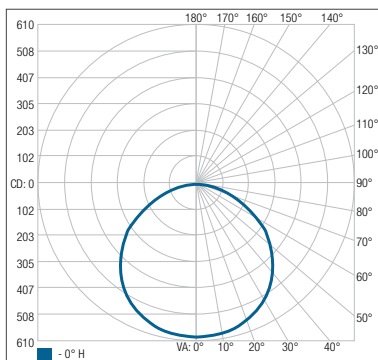

* Minimum quantity required of 500.

Comments

PHOTOMETRIC DATA

CRK-5-30-1 • 358.9lm

Polar candela distribution

Zonal lumen summary

Zone	Lumens	% Fixture
0-30	110	30.6%
0-40	177.9	49.6%
0-60	299.5	83.5%
60-90	59.4	16.5%
70-100	24.2	6.7%
90-120	0	0%
0-90	358.9	100%
90-180	0	0%
0-180	358.9	100%

Illuminance at a distance

CRK-7-30-1 • 988.5lm

Polar candela distribution

Zonal lumen summary

Zone	Lumens	% Fixture
0-30	285.5	28.9%
0-40	464.4	47%
0-60	801.1	81%
60-90	187.4	19%
70-100	75.6	7.7%
90-120	0	0%
0-90	988.5	100%
90-180	0	0%
0-180	988.5	100%

Illuminance at a distance

CRK-9-30-1 • 1795.4lm

Polar candela distribution

Zonal lumen summary

Zone	Lumens	% Fixture
0-30	476.3	26.5%
0-40	784.4	43.7%
0-60	1397.9	77.9%
60-90	395.8	22%
70-100	173.6	9.7%
90-120	1.4	0.1%
0-90	1793.6	99.9%
90-180	1.8	0.1%
0-180	1795.4	100%

Illuminance at a distance