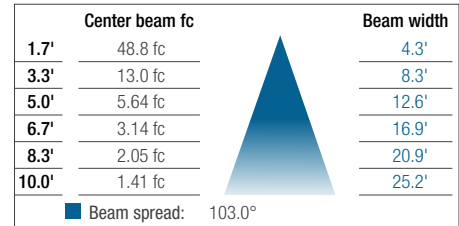

* Minimum quantity required of 500.

Comments

PHOTOMETRIC DATA

CRK-5-30-1 • 358.9lm

Polar candela distribution

Zonal lumen summary

Zone	Lumens	% Fixture
0-30	110	30.6%
0-40	177.9	49.6%
0-60	299.5	83.5%
60-90	59.4	16.5%
70-100	24.2	6.7%
90-120	0	0%
0-90	358.9	100%
90-180	0	0%
0-180	358.9	100%

Illuminance at a distance

CRK-7-30-1 • 988.5lm

Polar candela distribution

Zonal lumen summary

Zone	Lumens	% Fixture
0-30	285.5	28.9%
0-40	464.4	47%
0-60	801.1	81%
60-90	187.4	19%
70-100	75.6	7.7%
90-120	0	0%
0-90	988.5	100%
90-180	0	0%
0-180	988.5	100%