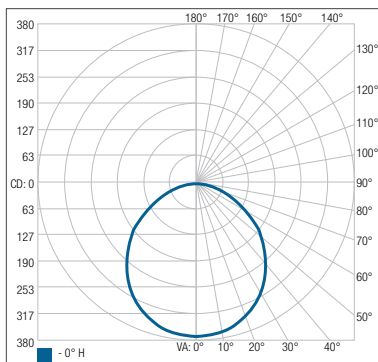

* Minimum quantity required of 500.

Comments

PHOTOMETRIC DATA

CRK-5-30-1 • 358.9lm

Polar candela distribution

Zonal lumen summary

Zone	Lumens	% Fixture
0-30	110	30.6%
0-40	177.9	49.6%
0-60	299.5	83.5%
60-90	59.4	16.5%
70-100	24.2	6.7%
90-120	0	0%
0-90	358.9	100%
90-180	0	0%
0-180	358.9	100%

Illuminance at a distance

CRK-7-30-1 • 988.5lm

Polar candela distribution

Zonal lumen summary

Zone	Lumens	% Fixture
0-30	285.5	28.9%
0-40	464.4	47%
0-60	801.1	81%
60-90	187.4	19%
70-100	75.6	7.7%
90-120	0	0%
0-90	988.5	100%
90-180	0	0%
0-180	988.5	100%

Illuminance at a distance

CRK-9-30-1 • 1795.4lm

Polar candela distribution

Zonal lumen summary

Zone	Lumens	% Fixture
0-30	476.3	26.5%
0-40	784.4	43.7%
0-60	1397.9	77.9%
60-90	395.8	22%
70-100	173.6	9.7%
90-120	1.4	0.1%
0-90	1793.6	99.9%
90-180	1.8	0.1%
0-180	1795.4	100%