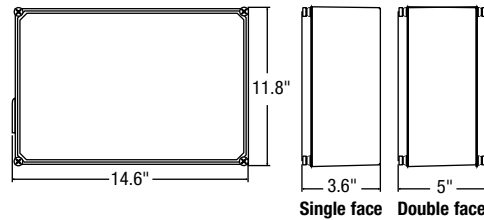

DIMENSIONS

ORDERING GUIDE

Series	Nbr of faces	Mounting	Frame color	Mask color	DC Voltage	Options†
SLEXW	1 - Single face 2 - Double face	CM - Ceiling mount WM - Wall mount EM - End mount PM - Pendant mount	GY - Grey	GY - Grey (standard)	NDC - AC only UDC - Universal DC backup voltage 6, 12 or 24VDC IB - Self-powered for 90 minutes	WG*, BO, WO, OP, TP

† For detailed options descriptions, please consult the options page.

* Specify mounting.