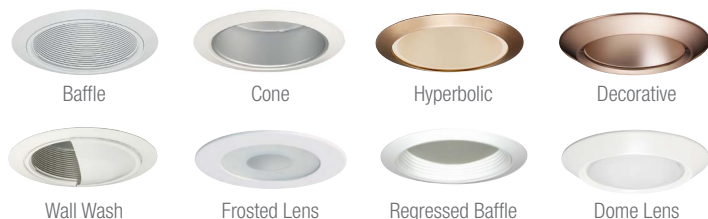

*A+ Capable † Not available with emergency option.

6" TC 1400 Lumen Series Generation 4 LED Downlights

Example: TC22LED G4 14LM 27K 90CRI MVOLT EZ1 BR

Series	Gen	Lumens	CCT	CRI	Voltage/Driver	Options
TC22LED 6" New Construction Housing	G4	14LM 1400 Lumens	27K 2700K 30K 3000K 35K 3500K 40K 4000K	90CRI 90 CRI	MVOLT EZ1* Multi-Volt (120-277V) eldoLED 0-10V, 1% dim MVOLT EZ10* Multi-Volt (120-277V) eldoLED 0-10V, 10% dim MVOLT ECOS3† Lutron® Hi-Lume® Dimmable Driver	BR Emergency Battery Back-Up with Remote Switch CP † Chicago Plenum

*A+ Capable † Not available with emergency option.

Accessories

Catalog No.	Description
HB1	Two 13-1/2" - 25" Real Nail® 3 bar hangers
HB26	Two 26" C-channel bar hangers
HB50	Two 50" C-channel bar hangers
LB27	Two 27" linear bar hangers

LED Optics

Catalog No.	Description
LEDOPTICG3 MFL	Medium Flood Optic (50°)
LEDOPTICG3 NFL	Narrow Flood Optic (37°)
LEDOPTICG3 SP	Spot Optic (10°)

Extensive Trim Options

Juno TC-Rated LED recessed housings are compatible with a broad selection of existing Juno 5" and 6" open, lensed and hyperbolic trims. A dedicated wall wash scoop is also available for wall wash applications.

A+ Capable configurations support A+ Certified Solutions. A+ Certified solutions from Acuity Brands help you quickly and confidently select and implement lighting systems that are both compatible and consistent. Go to www.acuitybrands.com/APlus or contact your local Acuity Brands representative for more information.

All trademarks referenced are property of their respective owners. Specifications subject to change without notice. Printed in the U.S.A.