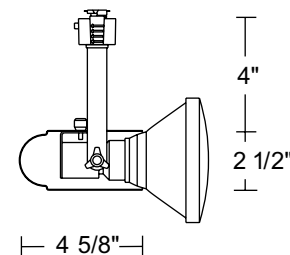

Line Voltage Universal

Construction Drawn steel housing with steel yoke.

Aiming 90° vertical aiming capability and 358° rotation • One locking knob provided.

Catalog Number	Description	Finish	Lamp
T308 WH	Universal w/Universal Trac Adapter	White	50W R20/50W PAR20/85W BR30/75W PAR30/120W BR40/150W PAR38
T308 BL	Universal w/Universal Trac Adapter	Black	50W R20/50W PAR20/85W BR30/75W PAR30/120W BR40/150W PAR38
T308 TEK WH	Universal w/TEK Trac Adapter	White	50W R20/50W PAR20/85W BR30/75W PAR30/120W BR40/150W PAR38
T308 TEK BL	Universal w/TEK Trac Adapter	Black	50W R20/50W PAR20/85W BR30/75W PAR30/120W BR40/150W PAR38