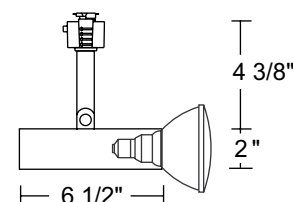

Line Voltage Universal

Construction Steel housing with Lexan® polycarbonate stem.

Aiming 90° vertical aiming capability and 358° rotation.

Catalog Number	Finish	Lamp
T301 WH	White	50W R20/50W PAR20/85W BR30/75W PAR30/120W BR40/250W PAR38
T301 BL	Black	50W R20/50W PAR20/85W BR30/75W PAR30/120W BR40/250W PAR38