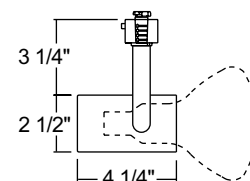

TRAC-MASTER®

Classics

UNIVERSALS

**T308, T301, T620, T63,
T64, T691 and T359**

Economy Line Voltage Universal

Construction Steel housing with steel yoke.

Aiming 90° vertical aiming capability and 358° rotation.

Catalog Number	Description	Finish	Lamp
T620 WH	Universal w/Universal Trac Adapter	White	50W R20/50W PAR20/85W BR30/75W PAR30/120W BR40/150W PAR38
T620 BL	Universal w/Universal Trac Adapter	Black	50W R20/50W PAR20/85W BR30/75W PAR30/120W BR40/150W PAR38
T620 TEK WH	Universal w/TEK Trac Adapter	White	50W R20/50W PAR20/85W BR30/75W PAR30/120W BR40/150W PAR38
T620 TEK BL	Universal w/TEK Trac Adapter	Black	50W R20/50W PAR20/85W BR30/75W PAR30/120W BR40/150W PAR38