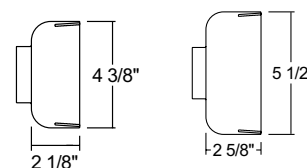

ACCESSORIES

Catalog Number	Finish	Description	Max. Lamp
T63 WH	White w/ Black Baffle	Baffled Hood	75W PAR30L/65W BR30
T63 BL	Black w/Black Baffle	Baffled Hood	75W PAR30L/65W BR30
T64 WH	White w/Black Baffle	Baffled Hood	150W PAR38/120W BR40
T64 BL	Black w/Black Baffle	Baffled Hood	150W PAR38/120W BR40