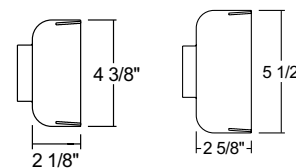

ACCESSORIES

Catalog Number	Finish	Description	Max. Lamp
T63 WH	White w/ Black Baffle	Baffled Hood	75W PAR30L/65W BR30
T63 BL	Black w/ Black Baffle	Baffled Hood	75W PAR30L/65W BR30
T64 WH	White w/ Black Baffle	Baffled Hood	150W PAR38/120W BR40
T64 BL	Black w/ Black Baffle	Baffled Hood	150W PAR38/120W BR40