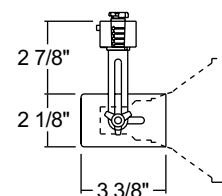

Catalog Number	Description	Finish	Lamp
T691 WH	Universal w/Universal Trac Adapter	White	60W PAR16/50W PAR20/75W PAR30/50W PAR38
T691 BL	Universal w/Universal Trac Adapter	Black	60W PAR16/50W PAR20/75W PAR30/150W PAR38
T691 NA	Universal w/Universal Trac Adapter	Natural	60W PAR16/50W PAR20/75W PAR30/150W PAR38
T691 TEK WH	Universal w/TEK Trac Adapter	White	60W PAR16/50W PAR20/75W PAR30/50W PAR38
T691 TEK BL	Universal w/TEK Trac Adapter	Black	60W PAR16/50W PAR20/75W PAR30/150W PAR38
T691 TEK NA	Universal w/TEK Trac Adapter	Natural	60W PAR16/50W PAR20/75W PAR30/150W PAR38
T691 GTYPE WH	Universal w/G-Type Trac Adapter	White	60W PAR16/50W PAR20/75W PAR30/50W PAR38
T691 GTYPE BL	Universal w/G-Type Trac Adapter	Black	60W PAR16/50W PAR20/75W PAR30/150W PAR38
T691 GTYPE NA	Universal w/G-Type Trac Adapter	Natural	60W PAR16/50W PAR20/75W PAR30/150W PAR38
T691 HTYPE WH	Universal w/H-Type Trac Adapter	White	60W PAR16/50W PAR20/75W PAR30/50W PAR38
T691 HTYPE BL	Universal w/H-Type Trac Adapter	Black	60W PAR16/50W PAR20/75W PAR30/150W PAR38
T691 HTYPE NA	Universal w/H-Type Trac Adapter	Natural	60W PAR16/50W PAR20/75W PAR30/150W PAR38
T691 LTYPE WH	Universal w/L-Type Trac Adapter	White	60W PAR16/50W PAR20/75W PAR30/50W PAR38
T691 LTYPE BL	Universal w/L-Type Trac Adapter	Black	60W PAR16/50W PAR20/75W PAR30/150W PAR38
T691 LTYPE NA	Universal w/L-Type Trac Adapter	Natural	60W PAR16/50W PAR20/75W PAR30/150W PAR38