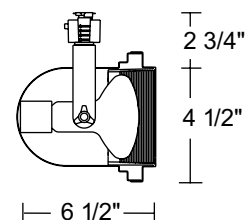

TRAC-MASTER®

Classics

STUDIO I

T393, T395 and T397

Line Voltage BR30/PAR30L

Catalog Number	Description	Baffle	Finish	Lamp
T395 WH	Studio I w/Universal Trac Adapter	Black	White	75W BR30/75W PAR30L
T395 GTYPE WH	Studio I w/Universal Trac Adapter	Black	White	75W BR30/75W PAR30L
T395 HTYPE WH	Studio I w/Universal Trac Adapter	Black	White	75W BR30/75W PAR30L
T395 LTYPE WH	Studio I w/Universal Trac Adapter	Black	White	75W BR30/75W PAR30L

ACCESSORIES

Cat. No.	Description	Cat. No.	Description
HCLBL 469	Hexcell Louver - Black	UVF 469	UV Filter
CCLBL 469	Cube Cell Louver - Black	SOLITE 469	Uniformity Lens (Solite)
SNOOTBL 469	Snoot - Black	PRISM 469	Prismatic Spread Glass Lens
CGF 469	Color Glass Filter	LSPREAD 469	Linear Spread Glass Lens
DCCF 469	Dichroic Color Correction Filter	T57OBL	4-11/16" Diameter Accessory Holder - Black
DGF 469	Dichroic Glass Filter	T72BL	4-11/16" Diameter Barn Doors - Black †
DIFF 469	Diffusion Glass Lens	T40N¹	Monopoint

See specification sheet [D1.2.2](#) for details. Other accessories can be found on specification sheet [D1.2.0](#).

† Barn Doors accept Color Filters, Lenses, Snoot and Louvers.

Notes:

1 Add finish code to complete catalog number (Example: T40N WH).