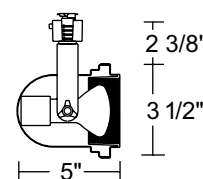

Line Voltage PAR/R20

Catalog Number	Description	Baffle	Finish	Lamp
T393 WH	Studio I w/Universal Trac Adapter	Black	White	50W R20/50W PAR20
T393 GTYPE WH	Studio I w/Universal Trac Adapter	Black	White	50W R20/50W PAR20
T393 HTYPE WH	Studio I w/Universal Trac Adapter	Black	White	50W R20/50W PAR20
T393 LTYPE WH	Studio I w/Universal Trac Adapter	Black	White	50W R20/50W PAR20