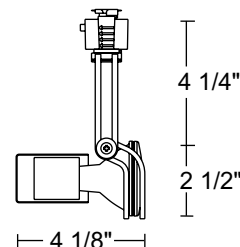

Adapters Refer to **T431**.

Catalog Number	Description	Finish	Lamp
T433 WH	Wireform w/Universal Trac Adapter	White	50W PAR20 max.
T433 BL	Wireform w/Universal Trac Adapter	Black	50W PAR20 max.
T433 SC	Wireform w/Universal Trac Adapter	Satin Chrome	50W PAR20 max.
T433 SL	Wireform w/Universal Trac Adapter	Silver	50W PAR20 max.
T433 TEK WH	Wireform w/TEK Trac Adapter	White	50W PAR20 max.
T433 TEK BL	Wireform w/TEK Trac Adapter	Black	50W PAR20 max.
T433 TEK SC	Wireform w/TEK Trac Adapter	Satin Chrome	50W PAR20 max.
T433 TEK SL	Wireform w/TEK Trac Adapter	Silver	50W PAR20 max.
T433 GTYPE WH	Wireform w/G-Type Trac Adapter	White	50W PAR20 max.
T433 GTYPE BL	Wireform w/G-Type Trac Adapter	Black	50W PAR20 max.
T433 GTYPE SC	Wireform w/G-Type Trac Adapter	Satin Chrome	50W PAR20 max.
T433 GTYPE SL	Wireform w/G-Type Trac Adapter	Silver	50W PAR20 max.
T433 HTYPE WH	Wireform w/H-Type Trac Adapter	White	50W PAR20 max.
T433 HTYPE BL	Wireform w/H-Type Trac Adapter	Black	50W PAR20 max.
T433 HTYPE SC	Wireform w/H-Type Trac Adapter	Satin Chrome	50W PAR20 max.
T433 HTYPE SL	Wireform w/H-Type Trac Adapter	Silver	50W PAR20 max.
T433 LTYPE WH	Wireform w/L-Type Trac Adapter	White	50W PAR20 max.
T433 LTYPE BL	Wireform w/L-Type Trac Adapter	Black	50W PAR20 max.
T433 LTYPE SC	Wireform w/L-Type Trac Adapter	Satin Chrome	50W PAR20 max.
T433 LTYPE SL	Wireform w/L-Type Trac Adapter	Silver	50W PAR20 max.

ACCESSORIES

Cat. No.	Description	Cat. No.	Description
HCLBL 375	Hexcell Louver - Black	UVF 375	UV Filter
CCLBL 375	Cube Cell Louver - Black	SOLITE 375	Uniformity Lens (Solite)
SNOOTBL 375	Snoot - Black	PRISM 375	Prismatic Spread Glass Lens
CGF 375	Color Glass Filter	LSPREAD 375	Linear Spread Glass Lens
DCCF 375	Dichroic Color Correction Filter	TW75BL	Barn Doors - Black †
DGF 375	Dichroic Glass Filter	T40N¹	Monopoint
DIFF 375	Diffusion Glass Lens		

See specification sheet [D1.2.2](#) for details. Other accessories can be found on specification sheet [D1.2.0](#).

† Filters, lenses, snoot and louver require barn doors for installation.

Notes:

1 Add finish code to complete catalog number (Example: T40N WH).