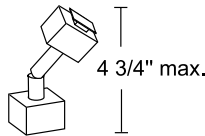

TRAC-MASTER®

Mounting Accessories

MONOPOINTS and SPECIAL MOUNTINGS

Line Voltage Extension Wands

Examples: TEW 12IN BL, TEWS WH WA

TEW	TEW WA	TEWS	TEWS WA
12IN, 18IN, 24IN, 36IN, 48IN	12IN, 18IN, 24IN, 36IN, 48IN		
BL, SL, WH	BL, SL, WH	BL, SL, WH	BL, SL, WH
Line Voltage Extension Wands For use with one or two circuit trac and line voltage monopoints. Accepts one 120V Juno trac fixture with <u>standard size</u> trac adapter.	Line Voltage Extension Wands Same as TEW but accepts one 120V Juno trac fixture with <u>wide</u> trac adapter.	24" Wand Slope Adapter Accepts one 120V Juno trac fixture with <u>standard size</u> trac adapter.	24" Wand Slope Adapter Same as TEWS but accepts one 120V Juno trac fixture with <u>wide</u> trac adapter.

Line Voltage Slope Ceiling Adapter

Examples: T95 BL, T95 WH WA

T95	T95 WA
BL, BZ, SL, WH	BL, BZ, SL, WH
Slope Ceiling Adapter Attaches to trac, permitting Trac-Master or Trac-Lites Trac fixtures with <u>standard size</u> trac adapter to be hung vertically from sloped ceiling. 90° maximum adjustable	Slope Ceiling Adapter Same as above but accepts one 120V Juno Trac fixture with <u>wide</u> trac adapter.