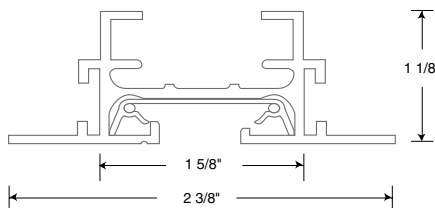

Key Features

- Extruded aluminum channel and thermoplastic insulator
- Debossed polarity line
- 12 gauge solid copper conductors
- Concealed wireway on top of track section
- 20 Amp capacity
- UL Listed, CSA Certified
- Can be cut to custom length by installer

Recessed Track Sections For dry ceilings (Straight runs only)

Series	Description	Finishes
TREC 4FT	4' Recessed Track (One Circuit. Actual length 43-7/8")	WH White
TREC 8FT	8' Recessed Track (One Circuit. Actual length 91-7/8")	WH White