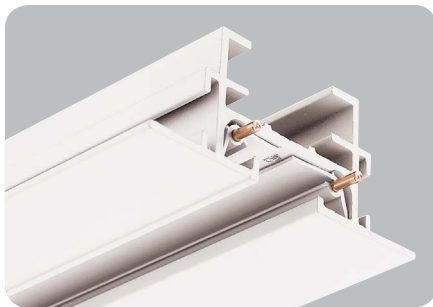

Juno® Recessed Trac-Master™ System

Recessed track provides a clean, built-in and finished look to lighting designs. Juno recessed track installs into plasterboard and suspended ceilings for polished, professional decor. One-circuit Trac-Master recessed track sections allow track lights to be mounted flush to the ceiling.

Key Features

- Extruded aluminum channel and thermoplastic insulator
- Debossed polarity line
- 12 gauge solid copper conductors
- Concealed wireway on top of track section
- 20 Amp capacity
- UL Listed, CSA Certified
- Can be cut to custom length by installer

Recessed Track Sections For dry ceilings (Straight runs only)