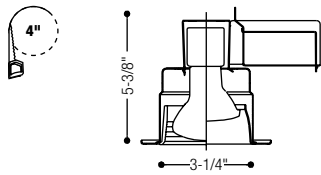

Horizontal Baffle ☆

- **0029BK** Black Baffle
- **0029WH** White Baffle

Frame-In Kit	Ceiling	Wattage	Lamping
Complete Units	Non-IC	50W 50W	PAR20 R20