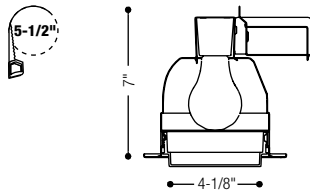

Shower Light ☆

- **0033WH** White Lexan®

Frame-In Kit	Ceiling	Wattage	Lamping
Complete Units	Non-IC	40W	A19