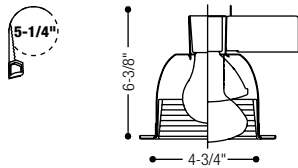

- **0039BK** Black Baffle
- **0039WH** White Baffle

Frame-In Kit	Ceiling	Wattage	Lamping
Complete Units	Non-IC	75W 75W 40W	PAR30 BR30 A19

Phenolic step baffle. For general lighting, space 6' between luminaires. For task lighting, use medium beam spread lamps.