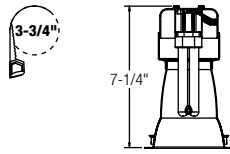

These trims are offered in 3-3/4", 5-1/4" and 6-3/4" aperture sizes in Specular Clear or Clear Diffuse finishes. Specular Clear finish offers superior performance and provides an Iridescent-Free coating to eliminate rainbowing. Clear Diffuse is a semi-specular finish that diffuses light and provides a soft, even illumination that minimizes the mirror image typically found on specular finishes.

Performance Vertical Open Downlight ☆☆☆☆

2001CL Specular Clear
2001CD Clear Diffuse

18W TTT		
Ht. to Workplane	F.C	Beam 99° Dia.
4'	15	6'
5'	10	7'
6'	7	8'
Multiple Units		
Ctr. to Ctr.	Footcandles	
	Lrg. Room	Watts Sq. Ft.
4'	60	2.06
5'	41	1.43
6'	27	0.92