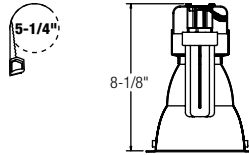

1001CL Specular Clear
1001CD Clear Diffuse

26W TTT		
Ht. to Workplane	F.C	Beam 90° Dia.
6'	14	8'
7'	10	9'
8'	8	10'
Multiple Units		
Ctr. to Ctr.	Footcandles	
	Lrg. Room	Watts Sq. Ft.
4'	54	1.69
5'	38	1.17
6'	24	0.75

Frame-In Kit	Ceiling	Wattage	Lamping
1001F13U			
1001F13-347	Non-IC	13W	(1) Triple or Quad
1001F18U			
1001F18-347	Non-IC	18W	(1) Triple
1001F26U			
1001F26-347	Non-IC	26W	(1) Triple
1001FR18U			
1001FR18-347	Non-IC Remodeler	18W	(1) Triple
1001FR26U			
1001FR26-347	Non-IC Remodeler	26W	(1) Triple

1001CL