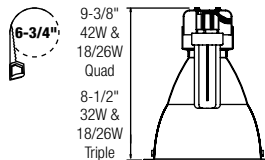

1101CL Specular Clear
1101CD Clear Diffuse

42W TTT		
Ht. to Workplane	F.C	Beam 76° Dia.
6'	40	6'
8'	24	8'
10'	15	10'
Multiple Units		
Ctr. to Ctr.	Footcandles	
	Lrg. Room	Watts Sq. Ft.
5'	88	1.91
6'	56	1.22
7'	32	0.69

Frame-In Kit	Ceiling	Wattage	Lamping
1101F13U			
1101F13-347	Non-IC	13W	(1) Triple or Quad
1101F18U			
1101F18-347	Non-IC	18W	(1) Triple or Quad
1101F2642U			
1101F2642-347	Non-IC	26W 32/42W	(1) Triple or Quad (1) Triple
1101FR18U			
1101FR18-347	Non-IC Remodeler	18W	(1) Triple or Quad
1101FR2642U			
1101FR2642-347	Non-IC Remodeler	26W 32/42W	(1) Triple or Quad (1) Triple

1101CL

Note: For dimming options, please consult the corresponding product Spec Sheet on www.canlyte.com.