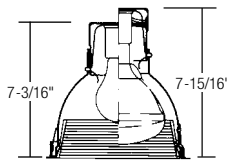

1105BK Black Baffle
1105WB White Baffle

Frame-In Kit	Ceiling	Wattage	Lamping
1102P1	Non-IC	150W 150W 150W 100W	PAR38 BR40 A21 A19
1104ICN	Non-IC	90W 85W 120W	PAR38 BR30 BR40
1103RS	Non-IC Remodeler	75W 150W 150W 100W	A19 PAR38 BR40 A21
1104ICRS	Non-IC Remodeler	90W 85W 120W 75W	PAR38 BR30 BR40 A19
1100IC	IC	100W 100W 60W	PAR38 BR40 A19
1104ICN	IC/Airseal®	75W 65W 40W	PAR38 BR40 A19
1104ICXN	IC/Airseal®	100W 100W 60W	PAR38 BR40 A19
1104ICRS	IC/Airseal® Remodeler	75W 65W 60W (52)	PAR38 BR40 A19

150W PAR38		
Ht. to Floor	F.C. At 30" Above Floor	Beam Dia.
8'	175	3.5'
9'	125	4'
10'	94	4.5'
Multiple Units		
Ctr. to Ctr.	Footcandles	
	Lrg. Room	Sml. Room
4'	88	81
5'	63	54
6'	42	27

1105BK

( ) = Max wattage for BK.