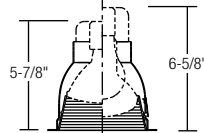

50W PAR20		
Ht. to Floor	F.C. At 30" Above Floor	Beam Dia.
8'	53	5'
9'	38	5.5'
10'	29	6'
Multiple Units		
Ctr. to Ctr.	Footcandles	
	Lrg. Room	Sml. Room
4'	40	36
5'	29	24
6'	19	12

**2005BK**

**1005BK** Black Baffle  
**1005WB** White Baffle