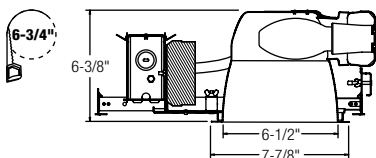

1101HCL Specular Clear
1101HCD Clear Diffuse

1101HCL

Frame-In Kit	Wattage	Lamping
1101HIDED50U 1101HIDED50-347	50W	ED17P
1101HIDED70U 1101HIDED70-347	70W	ED17P
1101HIDED100U 1101HIDED100-347	100W	ED17P