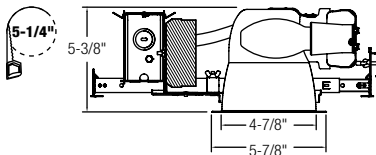

Performance Vertical Open Downlight ☆☆☆☆

**1001CL** Specular Clear  
**1001CD** Clear Diffuse

**1001CL**

Single Unit Data		
Height to Lighted Plane	fc	Beam Diameter
6'	42	6'
8'	24	8'
10'	15	11'
12'	11	13'

Frame-In Kit	Wattage	Lamping
<b>1001HIDED50U</b> <b>1001HIDED50U-347</b>	50W	ED17P
<b>1001HIDED70U</b> <b>1001HIDED70-347</b>	70W	ED17P

**1101CL** Specular Clear  
**1101CD** Clear Diffuse

**1101CL**

Single Unit Data		
Height to Lighted Plane	fc	Beam Diameter
6'	70	8'
8'	39	11'
10'	25	14'
12'	17	16'

**1001HCL** Specular Clear  
**1001HCD** Clear Diffuse

**1001HCL**

Horizontal trims provide superior cut-off and shielding. These open downlights offer a 60-degree cut-off with up to 100W ED17P lamping. Trims are offered in 5-1/4" and 6-3/4" aperture sizes in Specular Clear and Clear Diffuse.