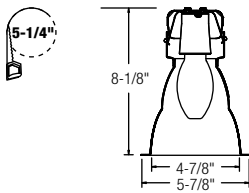

Performance Vertical Open Downlight ☆☆☆☆

**1001CL** Specular Clear  
**1001CD** Clear Diffuse

**1001CL**

Single Unit Data		
Height to Lighted Plane	fc	Beam Diameter
6'	42	6'
8'	24	8'
10'	15	11'
12'	11	13'

Beam diameter is where footcandles drop to 50% of maximum.

Multiple Units – RCR 2		
Spacing On Center	Average Initial fc	Watts Sq. Ft.
6'	55	2.07
8'	38	1.44
10'	24	0.92

38' x 38' x 10' Room  
Workplane 2-1/2' above floor  
80/50/20% Reflectances

Frame-In Kit	Wattage	Lamping
<b>1001HIDED50U</b> <b>1001HIDED50U-347</b>	50W	ED17P
<b>1001HIDED70U</b> <b>1001HIDED70-347</b>	70W	ED17P

**1101CL** Specular Clear  
**1101CD** Clear Diffuse

**1101CL**

Single Unit Data		
Height to Lighted Plane	fc	Beam Diameter
6'	70	8'
8'	39	11'
10'	25	14'
12'	17	16'

**1001HCL** Specular Clear  
**1001HCD** Clear Diffuse

**1001HCL**

Horizontal trims provide superior cut-off and shielding. These open downlights offer a 60-degree cut-off with up to 100W ED17P lamping. Trims are offered in 5-1/4" and 6-3/4" aperture sizes in Specular Clear and Clear Diffuse.