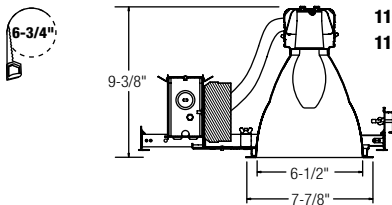

Performance Vertical Open Downlight ☆☆☆☆

**1001CL** Specular Clear  
**1001CD** Clear Diffuse

**1001CL**

Single Unit Data		
Height to Lighted Plane	fc	Beam Diameter
6'	42	6'
8'	24	8'
10'	15	11'
12'	11	13'

Beam diameter is where footcandles drop to 50% of maximum.

Multiple Units – RCR 2		
Spacing On Center	Average Initial fc	Watts Sq. Ft.
6'	55	2.07
8'	38	1.44
10'	24	0.92

38' x 38' x 10' Room  
Workplane 2-1/2' above floor  
80/50/20% Reflectances

Frame-In Kit	Wattage	Lamping
<b>1001HIDED50U</b> <b>1001HIDED50U-347</b>	50W	ED17P
<b>1001HIDED70U</b> <b>1001HIDED70-347</b>	70W	ED17P

**1101CL** Specular Clear  
**1101CD** Clear Diffuse

**1101CL**

Single Unit Data		
Height to Lighted Plane	fc	Beam Diameter
6'	70	8'
8'	39	11'
10'	25	14'
12'	17	16'