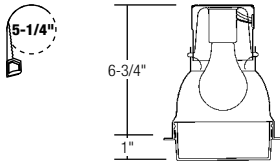

Lexan® Dish ☆

1078 Opal Lexan®

60W A19		
Ht. to Floor	F.C.	Beam Dia.
	At 30" Above Floor	
8'	2.5	39'
9'	2	43'
10'	1.5	48'
Multiple Units		
Ctr. to Ctr.	Footcandles	
	Lrg. Room	Sml. Room
4'	12	8
5'	9	5
6'	6	3