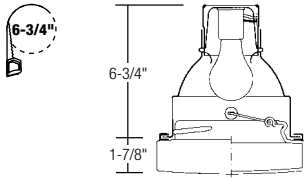

1121 Opal Glass

100W A19		
Ht. to Floor	F.C.	Beam Dia.
	At 30" Above Floor	
8'	8	22'
9'	6	25'
10'	4	28'
Multiple Units		
Ctr. to Ctr.	Footcandles	
	Lrg. Room	Sml. Room
4'	38	25
5'	27	17
6'	18	9

1121

Frame-In Kit	Ceiling	Wattage	Lamping
1102P1	Non-IC	100W	A19
1104ICN	Non-IC	75W	A19
1103RS	Non-IC Remodeler	100W	A19
1104ICRS	Non-IC Remodeler	75W	A19
1100IC	IC	60W	A19
1104ICN	IC/Airseal®	40W	A19
1104ICXN	IC/Airseal®	52W	A19
1104ICRS	IC/Airseal® Remodeler	40W	A19