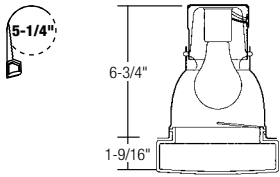

Opal Disk ☆☆

**1021** Opal Glass

75W A19		
Ht. to Floor	F.C.	Beam Dia.
	At 30" Above Floor	
8'	3	33'
9'	2	37'
10'	1.5	41'
Multiple Units		
Ctr. to Ctr.	Footcandles	
	Lrg. Room	Sml. Room
4'	17	11
5'	12	7
6'	8	4