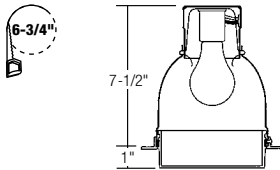

1178SH Opal Lexan®

75W A19		
Ht. to Floor	F.C.	Beam Dia.
	At 30" Above Floor	
8'	5	27'
9'	3	30'
10'	2.5	34'
Multiple Units		
Ctr. to Ctr.	Footcandles	
	Lrg. Room	Sml. Room
4'	25	16
5'	18	11
6'	12	5

1178SH

Frame-In Kit	Ceiling	Wattage	Lamping
1102P1	Non-IC	75W	A19
1104ICN	Non-IC	40W	A19
1103RS	Non-IC Remodeler	75W	A19
1104ICRS	Non-IC Remodeler	40W	A19
1100IC	IC	40W	A19
1104ICN	IC/Airseal®	40W	A19
1104ICXN	IC/Airseal®	40W	A19
1104ICRS	IC/Airseal® Remodeler	40W	A19