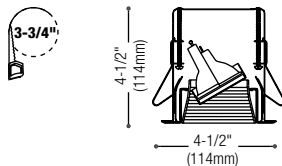

Adjustable Premium Die-Cast Step Baffle ☆☆☆

- **305BKX** Black Step Baffle and White Flange
- **305ALPX** Aluminum Painted Step Baffle and Self-Flange
- **305WHWX** White Step Baffle and Self-Flange

Note: Frame-in Kit not applicable: **303MRE**.