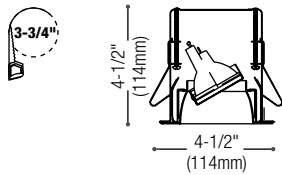

Adjustable Premium Cone ☆☆☆

- **304ABPX** Antique Brass Reflector and Self-Flange
- **304STPX** Brushed Steel Reflector and Self-Flange

Note: Frame-in Kit not applicable: **303MRE**.