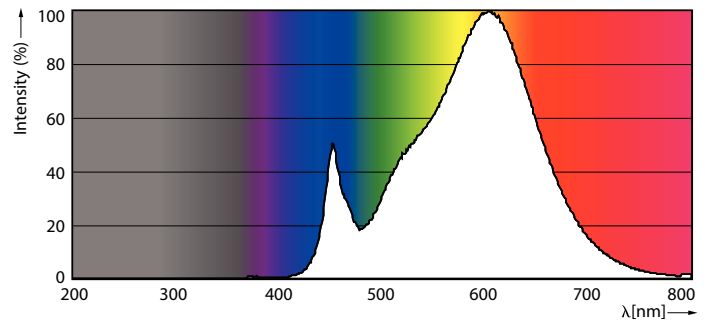

10-75W E26 PAR30L

10-75W E26 PAR30L 40D 830 3000K