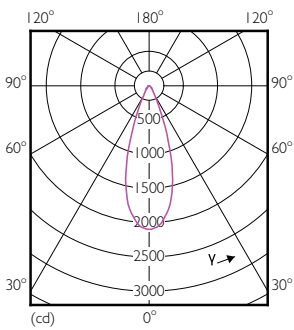

Photometric data

10-75W E26 PAR30L 40D 830 3000K