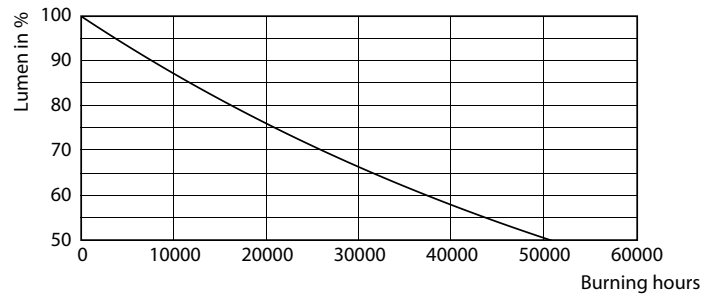

PAR30/PAR20 LED

Lifetime

14-120W E26 PAR38

14-120W E26 PAR38