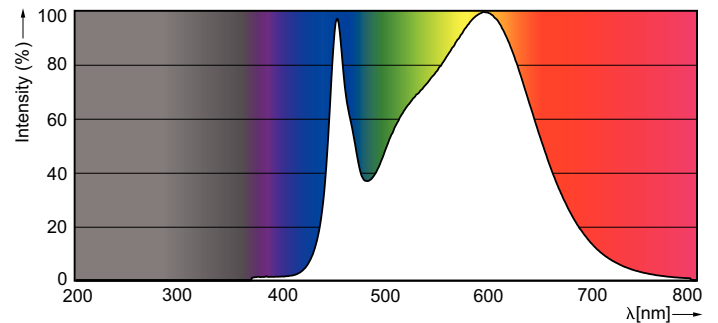

LEDtube 500mm 13W G13 840 2100lm

LEDtube 1200mm HO 18 W T8, 1200mm 18 W T8 I /840