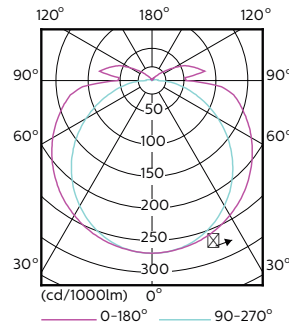

LEDtube 1200mm HO 18 W T8, 1200mm 18 W T8 I /840