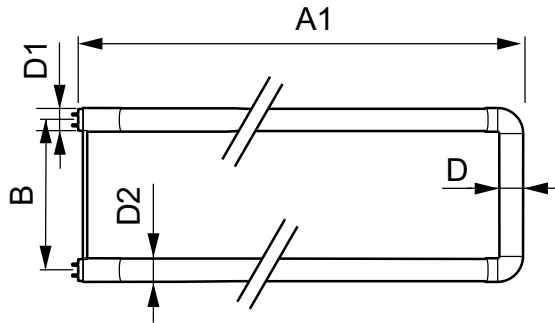

MasterClass LEDtube InstantFit T8

DesignLights Consortium Qualified Product List	DesignLights Consortium Qualified Product List
Product Data	
Order product name	13T8 LED/24-4000 IF-6U 10/1
EAN/UPC - Product	046677472375
Order code	929001312004

Numerator - Quantity Per Pack	1
Numerator - Packs per outer box	10
Material Nr. (12NC)	929001312004
Net Weight (Piece)	0.270 kg

Dimensional drawing

TLED Ubent Ubent 13-32W 2100lm 4000K ND

Product	D1	D2	B	A1	D
13T8 LED/24-4000 IF-6U 10/1	25.7 mm	28 mm	152 mm	570 mm	27.8 mm

Photometric data