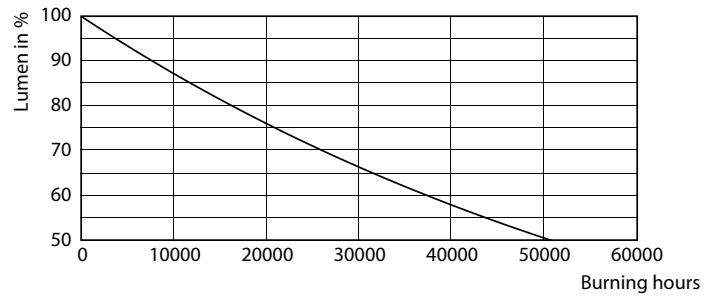

14-120W E26 PAR38