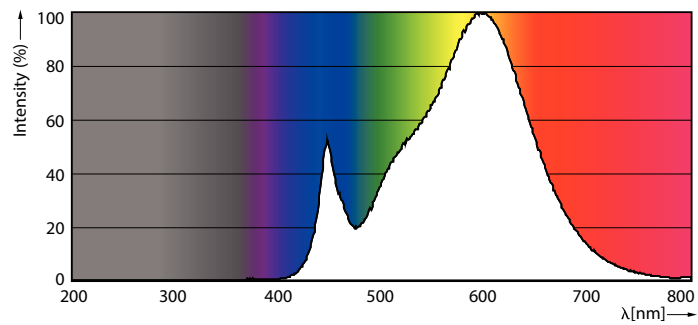

Photometric data

14-120W E26 PAR38

14-120W E26 PAR38 40D 830 3000K