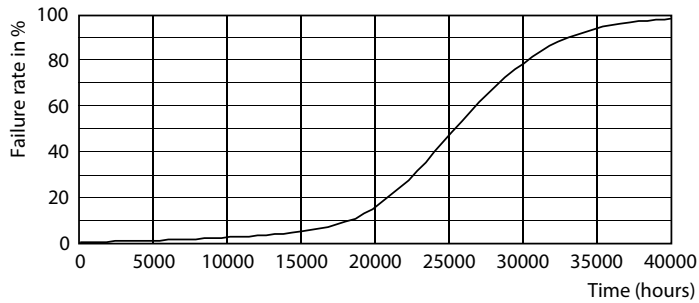

Lifetime

14-120W E26 PAR38