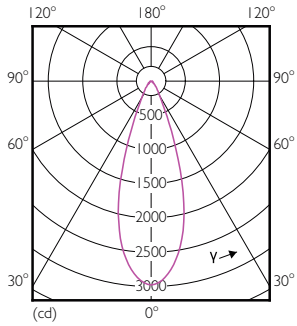

Product data

General Information	
Cap-Base	E26 [Single Contact Medium Screw]
Nominal Lifetime (Nom)	25000 h
Switching Cycle	25000X
Technical Type	14-120W

Light Technical	
Color Code	830 [CCT of 3000K]
Beam Angle (Nom)	40 °
Luminous Flux (Nom)	1200 lm
Luminous Flux (Rated) (Nom)	1200 lm
Luminous Intensity (Nom)	2500 cd
Color Designation	White (WH)
Rated Beam Angle	40 °
Correlated Color Temperature (Nom)	3000 K
Luminous Efficacy (rated) (Nom)	85.00 lm/W
Color Consistency	<6
Color Rendering Index (Nom)	80
LLMF At End Of Nominal Lifetime (Nom)	70 %

Dimensional drawing

PAR38 120V 14-120W 40D 3000K E26 D

Product	D	C
14PAR38/LED/830/F40/DIM/ULW/120V 6/1FB	122 mm	134 mm

Photometric data

14-120W E26 PAR38

14-120W E26 PAR38 40D 830 3000K

PAR38 LED

Photometric data