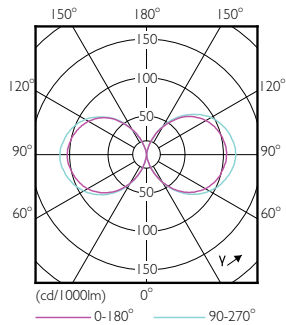

TrueForce LED Public (Urban/Road – HPS/MH)

Photometric data

HIB NAM Trueforce 55W E39 Clear 730 36D ND