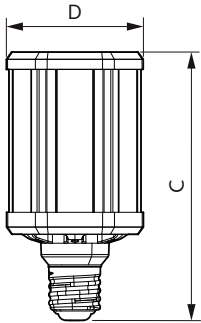

### Product data

General Information		Color Designation	
Cap-Base	E39 [ Single Contact Mogul Screw]	Color Designation	White (WH)
RoHS mark	RoHS mark	Correlated Color Temperature (Nom)	3000 K
Nominal Lifetime (Nom)	50000 h	Luminous Efficacy (rated) (Nom)	133.33 lm/W
Switching Cycle	50000X	Color Consistency	ANSI 3000K
Technical Type	55-150W	Color Rendering Index (Nom)	70
		LLMF At End Of Nominal Lifetime (Nom)	70 %
Light Technical		Operating and Electrical	
Color Code	730 [ CCT of 3000K]	Input Frequency	50 to 60 Hz
Beam Angle (Nom)	360 °	Power (Rated) (Nom)	55 W
Luminous Flux (Nom)	8000 lm	Lamp Current (Nom)	460 mA
Luminous Flux (Rated) (Nom)	8000 lm	Wattage Equivalent	150 W

## Dimensional drawing

HIB NAM Post top 8000lm 3000K G2

Product	D	C
55ED28/LED/730/ND 120-277V G2 4/1	105 mm	204 mm