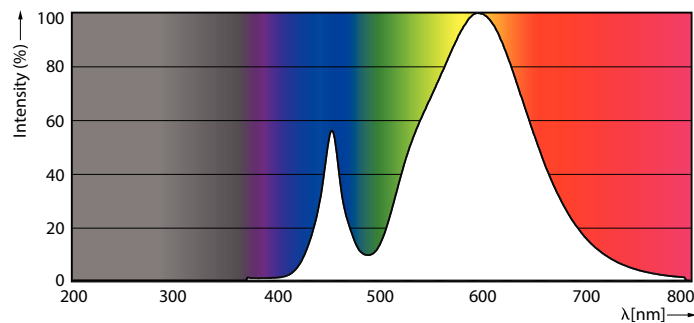

Photometric data

High Intensity 40W E39 ED-28 Clear 3000K