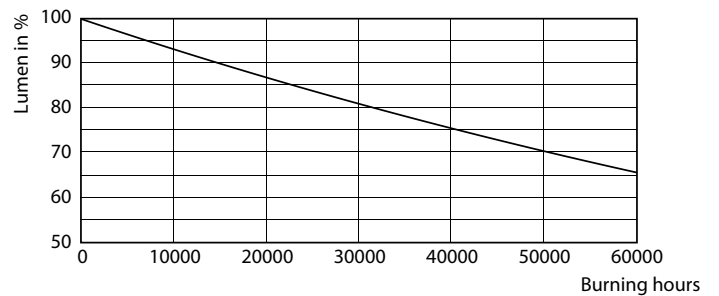

HIB NAM Trueforce 26W E26 Clear 730 36D ND