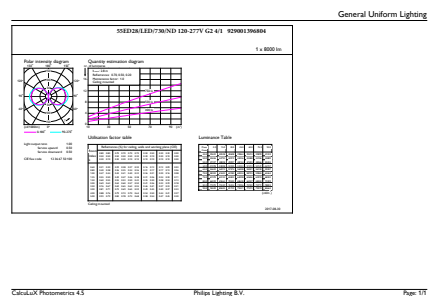

### Product data

General Information		Color Designation	
Cap-Base	E39 [ Single Contact Mogul Screw]	Color Designation	White (WH)
RoHS mark	RoHS mark	Correlated Color Temperature (Nom)	3000 K
Nominal Lifetime (Nom)	50000 h	Luminous Efficacy (rated) (Nom)	133.33 lm/W
Switching Cycle	50000X	Color Consistency	ANSI 3000K
Technical Type	55-150W	Color Rendering Index (Nom)	70
		LLMF At End Of Nominal Lifetime (Nom)	70 %
Light Technical		Operating and Electrical	
Color Code	730 [ CCT of 3000K]	Input Frequency	50 to 60 Hz
Beam Angle (Nom)	360 °	Power (Rated) (Nom)	55 W
Luminous Flux (Nom)	8000 lm	Lamp Current (Nom)	460 mA
Luminous Flux (Rated) (Nom)	8000 lm	Wattage Equivalent	150 W

## Product Data

Order product name	55ED28/LED/730/ND 120-277V G2 4/1
EAN/UPC - Product	046677473631
Order code	929001396804
Numerator - Quantity Per Pack	1
Numerator - Packs per outer box	4
Material Nr. (12NC)	929001396804
Net Weight (Piece)	0.900 kg

## Dimensional drawing

HIB NAM Post top 8000lm 3000K G2

Product	D	C
55ED28/LED/730/ND 120-277V G2 4/1	105 mm	204 mm

## Photometric data

High Intensity 40W E39 ED-28 Clear 3000K

HIB NAM Trueforce 55W E39 Clear 730 36D ND