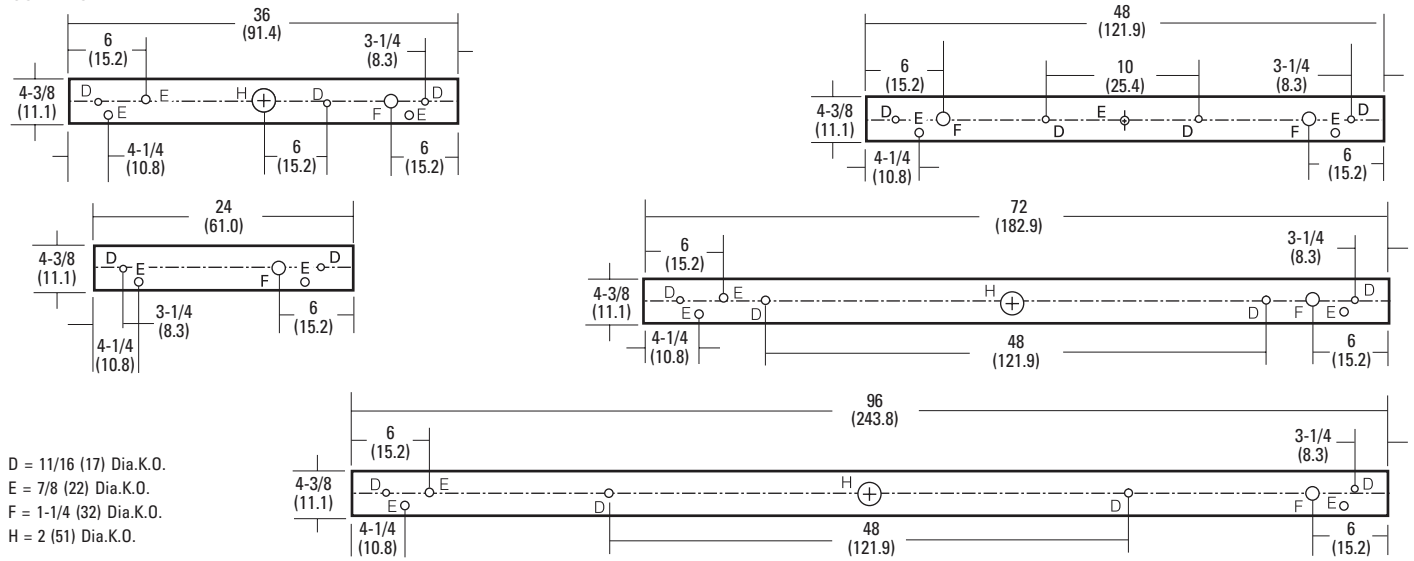

Strip Lights

DIMENSIONS (continued)

Inches (centimeters). Subject to change without notice.

C STRIPS

PHOTOMETRICS

See www.acuitybrands.com.