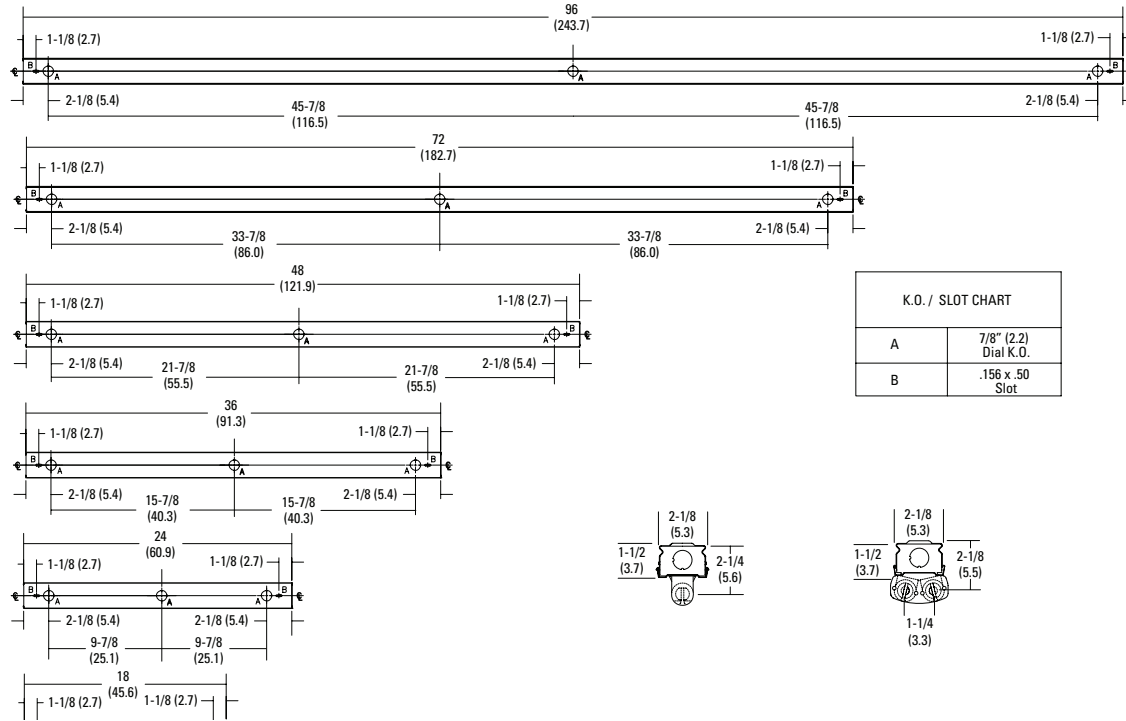

Strip Lights

DIMENSIONS

Inches (centimeters). Subject to change without notice.

Z STRIPS

T8 DIMENSIONS