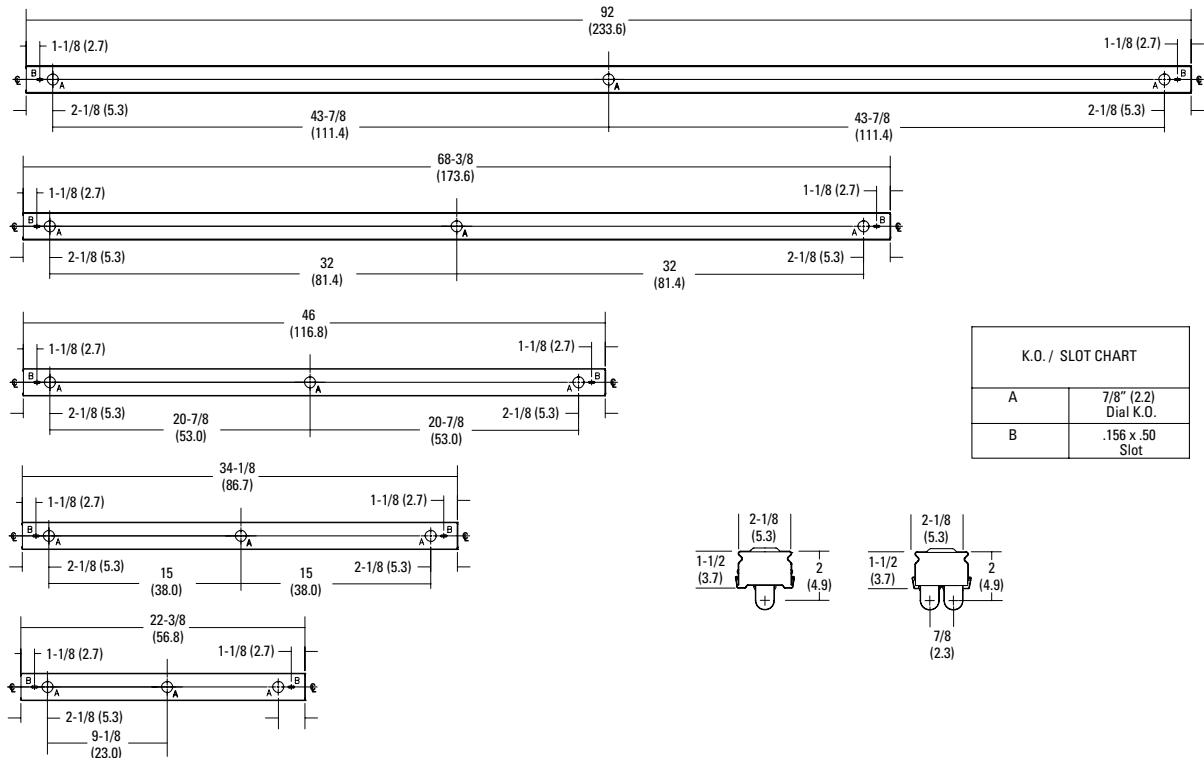

T5 DIMENSIONS