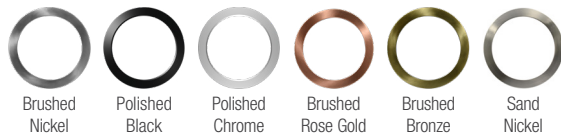

QUICK SHIP ORDERING GUIDE

Part number	Size	Lumens	Wattage	Voltage	Colour temperature
CRK-5-30-1	5"	400lm	6W	120V	3000K
CRK-5-40-1	5"	400lm	6W	120V	4000K
CRK-7-30-1	7"	1000lm	12W	120V	3000K
CRK-7-40-1	7"	1000lm	12W	120V	4000K
CRK-9-30-1	9"	1500lm	18W	120V	3000K
CRK-9-40-1	9"	1500lm	18W	120V	4000K
CRK-12-30-1	12"	2000lm	24W	120V	3000K
CRK-12-40-1	12"	2000lm	24W	120V	4000K

* **QUICK SHIP:** Product availability is subject to change without notice. Please contact your Stanpro customer service representative to confirm inventory levels at time of order.

LUMEN AND SPECIFICATION CHART

General specifications										Lumen maintenance
Package	Input voltage (V)	LED current (A)	System power (W)	Lumens	LM/W	CCT	CRI	PF	THD	Calculated TM21 @ 55°C
CRK-5-30-1	120 V	55 mA	6W	400lm	65 lm/W	3000K	80+	> 90%	< 40%	90,000
CRK-5-40-1	120 V	55 mA	6W	400lm	65 lm/W	4000K	80+	> 90%	< 40%	90,000
CRK-7-30-1	120 V	110 mA	12W	1000lm	80 lm/W	3000K	80+	> 90%	< 40%	90,000
CRK-7-40-1	120 V	110 mA	12W	1000lm	80 lm/W	4000K	80+	> 90%	< 40%	90,000
CRK-9-30-1	120V	170 mA	18W	1500lm	80 lm/W	3000K	80+	> 90%	< 40%	90,000
CRK-9-40-1	120V	170 mA	18W	1500lm	80 lm/W	4000K	80+	> 90%	< 40%	90,000
CRK-12-30-1	120V	220 mA	24W	2000lm	85 lm/W	3000K	80+	> 90%	< 40%	90,000
CRK-12-40-1	120V	220 mA	24W	2000lm	85 lm/W	4000K	80+	> 90%	< 40%	90,000

SCREWLESS MAGNETIC TRIMS

ACCESSORIES (order separately)

RNG-TRM05-BN	5" Brushed nickel trim
RNG-TRM07-BN	7" Brushed nickel trim
RNG-TRM09-BN	9" Brushed nickel trim
RNG-TRM12-BN	12" Brushed nickel trim
RNG-TRM05-BK	5" Polished Black trim
RNG-TRM07-BK	7" Polished Black trim
RNG-TRM09-BK	9" Polished Black trim
RNG-TRM12-BK	12" Polished Black trim
RNG-TRM05-PC	5" Polished Chrome trim
RNG-TRM07-PC	7" Polished Chrome trim
RNG-TRM09-PC	9" Polished Chrome trim
RNG-TRM12-PC	12" Polished Chrome trim
RNG-TRM05-BRG	5" Brushed Rose Gold trim
RNG-TRM07-BRG	7" Brushed Rose Gold trim
RNG-TRM09-BRG	9" Brushed Rose Gold trim
RNG-TRM12-BRG	12" Brushed Rose Gold trim
RNG-TRM05-BB	5" Brushed Bronze trim
RNG-TRM07-BB	7" Brushed Bronze trim
RNG-TRM09-BB	9" Brushed Bronze trim
RNG-TRM12-BB	12" Brushed Bronze trim
Other colour upon request*	
RNG-TRM05-SN	5" Sand Nickel trim
RNG-TRM07-SN	7" Sand Nickel trim
RNG-TRM09-SN	9" Sand Nickel trim
RNG-TRM12-SN	12" Sand Nickel trim

* Minimum quantity required of 500.

Comments