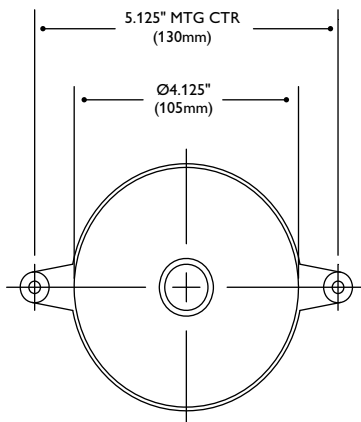

## Features

- The Stonco 4" Round Boxes are constructed of die cast aluminum.

## Dimensions

## Ordering information

Catalogue Number	Side Holes	Back Holes	Cover Holes	MTG Lugs	Plugs	Tap Size
75	4	1	No Cover	2	2	1/2"
75C	4	1	0	2	3	1/2"
753	4	1	No Cover	2	2	3/4"
753C	4	1	0	2	3	3/4"

Canlyte  
3015 Louis-Amos, Lachine, Québec H8T 1C4  
canlyte-info@philips.com • (514) 636-0670 • www.canlyte.com  
SD0234 June 31, 2011.  
Specifications are subject to change without notice.  
© Koninklijke Philips Electronics N.V., 2011. All rights reserved.