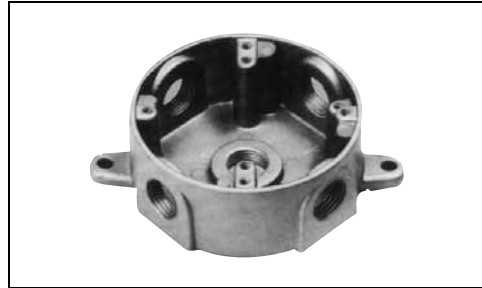

## Features

- The Stonco 4" Round Boxes are constructed of die cast aluminum.

## Dimensions

## Ordering information

Catalogue Number	Side Holes	Back Holes	Cover Holes	MTG Lugs	Plugs	Tap Size
75	4	1	No Cover	2	2	1/2"
75C	4	1	0	2	3	1/2"
753	4	1	No Cover	2	2	3/4"
753C	4	1	0	2	3	3/4"

Canlyte  
3015 Louis-Amos, Lachine, Québec H8T 1C4  
canlyte-info@philips.com • (514) 636-0670 • www.canlyte.com  
SD0234 June 31, 2011.  
Specifications are subject to change without notice.  
© Koninklijke Philips Electronics N.V., 2011. All rights reserved.