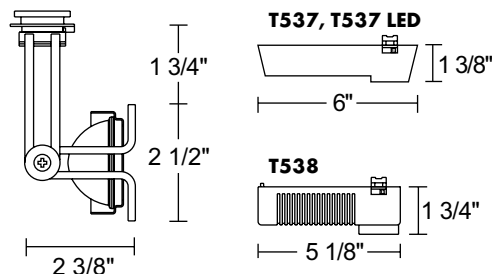

Low Voltage MR16

Socket Ceramic bi-pin.

Transformer Must be ordered separately • Compatible with T537 or T538 12V electronic transformer for halogen lamps (D1.2.1) • Compatible with T537 LED universal 12V electronic transformer for LED or halogen lamps (D1.2.1) • Compatible with T539 12V electronic transformer for halogen lamps (D1.2.0) • Compatible with T543 12V magnetic transformer for LED or halogen lamps (D1.2.0).

Catalog Number	Description	Finish	Lamp
T430 WH	Wireform	White	75W MR16 max.
T430 BL	Wireform	Black	75W MR16 max.