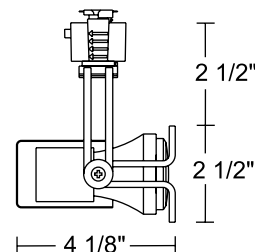

Alternate TEK Trac Adapter Compatible with Juno TEK trac system • System specific and assembled to trac fixture • Integrally polarized construction to prevent reverse installation – only allows insertion in proper orientation • Rotary circuit selector enables simple switching between circuits • Integral on/off switch enables individual fixtures to be switched for servicing.

Alternate GTYPE Trac Adapter Compatible with track systems based on GES type track, including Lithonia LT Commercial Track (not LTS type) • System specific and assembled to trac fixture • Consult factory for additional information.

Alternate HTYPE Trac Adapter Compatible with track systems which use a H-type track adapter, including Lithonia LTS Decorative Track (not LT type) • System specific and assembled to trac fixture • Two-position power contact provided for two-circuit application • Consult factory for additional information.

Alternate LTYPE Trac Adapter Compatible with track systems which use a L-type track adapter • System specific and assembled to trac fixture • Two-position power contact provided for two-circuit application • Consult factory for additional information.

Accessories T74BL Barn Doors • See specification sheet [D1.2.2](#) for details.

Catalog Number	Description	Finish	Lamp
T431 WH	Wireform w/Universal Trac Adapter	White	60W PAR16 max.
T431 BL	Wireform w/Universal Trac Adapter	Black	60W PAR16 max.
T431 SL	Wireform w/Universal Trac Adapter	Silver	60W PAR16 max.
T431 TEK WH	Wireform w/TEK Trac Adapter	White	60W PAR16 max.
T431 TEK BL	Wireform w/TEK Trac Adapter	Black	60W PAR16 max.
T431 TEK SL	Wireform w/TEK Trac Adapter	Silver	60W PAR16 max.
T431 GTYPE WH	Wireform w/G-Type Trac Adapter	White	60W PAR16 max.
T431 GTYPE BL	Wireform w/G-Type Trac Adapter	Black	60W PAR16 max.
T431 GTYPE SL	Wireform w/G-Type Trac Adapter	Silver	60W PAR16 max.
T431 HTYPE WH	Wireform w/H-Type Trac Adapter	White	60W PAR16 max.
T431 HTYPE BL	Wireform w/H-Type Trac Adapter	Black	60W PAR16 max.
T431 HTYPE SL	Wireform w/H-Type Trac Adapter	Silver	60W PAR16 max.
T431 LTYPE WH	Wireform w/L-Type Trac Adapter	White	60W PAR16 max.
T431 LTYPE BL	Wireform w/L-Type Trac Adapter	Black	60W PAR16 max.
T431 LTYPE SL	Wireform w/L-Type Trac Adapter	Silver	60W PAR16 max.

Mounting accessories can be found on specification sheet [D1.2.0](#).

ConTech is a registered trademark of ConTech Lighting.