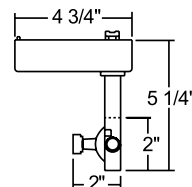

TRAC - LITES LOW VOLTAGE SERIES R701, R702, R731 and R740

Low Voltage MR16 Gimbal Ring

Construction Polycarbonate transformer housing with a painted formed steel lamp housing.

Catalog Number	Finish	Lamp
R731 WH	White	12V, 20-50W MR16
R731 BL	Black	12V, 20-50W MR16
R731 BZ	Bronze	12V, 20-50W MR16