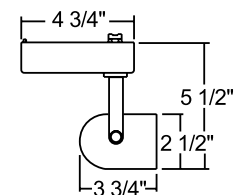

ACCESSORIES

Cat. No.	Description	Cat. No.	Description	Cat. No.	Description
CGF 175	Color Glass Filter	HCLBL 175	Hexagonal Cell Louver - Louver	LSPREAD 175	Linear Spread Glass Lens
DCCF 175	Dichroic Color Correction Filter	DIFF 175	Diffusion Glass Lens	SOLITE 175	Uniformity Lens (Solite)
DGF 175	Dichroic Glass Filter	UVF 175	UV Filter	PRISM 175	Prismatic Spread Glass Lens

See specification sheet [D1.2.2](#) for details.