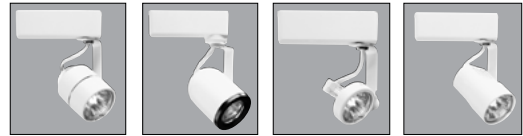

Project: _____

Fixture Type: _____

Location: _____

Contact/Phone: _____

TRAC - LITES LOW VOLTAGE SERIES R701, R702, R731 and R740

PRODUCT DESCRIPTION

Socket Ceramic Bi-Pin.

Transformer 50VA 12V electronic transformer with circuit protection.

Aiming 90° vertical aiming capability and 358° rotation.

Adapter Copper alloy contacts provide precise spring action • True, positive electrical ground • Spring-loaded locking latch with embossed polarity arrows secures trac light to trac • Compatible with both Trac-Lites and Trac-Master Trac • "Pull-up" contact to up position for use on Trac-Master two-circuit trac.

Labels UL/CUL listed.

Specifications subject to change without notice.