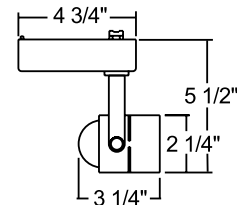

ACCESSORIES

Cat. No.	Description	Cat. No.	Description
CGF 200	Color Glass Filter	HCLBL 200	Hexagonal Cell Louver - Louver
DCCF 200	Dichroic Color Correction Filter	DIFF 200	Diffusion Glass Lens
DGF 200	Dichroic Glass Filter	UVF 200	UV Filter

See specification sheet [D1.2.2](#) for details.