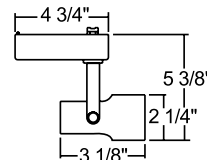

Low Voltage MR16 Pinchback

Construction Polycarbonate transformer housing with a painted die-cast aluminum lamp housing.

Catalog Number	Finish	Lamp
R740 WH	White	12V, 20-50W MR16
R740 BL	Black	12V, 20-50W MR16
R740 BZ	Painted Bronze	12V, 20-50W MR16