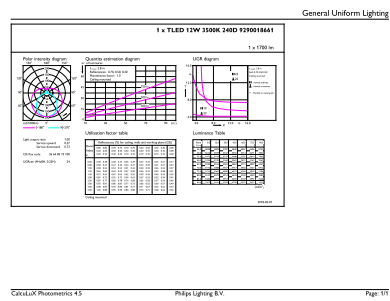

Numerator - Quantity Per Pack	1
Numerator - Packs per outer box	10
Material Nr. (12NC)	929001866104
Net Weight (Piece)	0.215 kg
Model Number	9290018661

Dimensional drawing

TLED 1200mm T8 120-277V 1700lm 3500K G13

Product	D1	D2	A1	A2	A3
12T8/PRO/48-835/IF17/G 10/1 FB	25.7 mm	26.3 mm	1198.1 mm	1205.2 mm	1212.3 mm

Photometric data

12W G13

12W G13 830 3000K

12W G13 835 3500K

CorePro LEDtube InstantFit T8

Lifetime

12W G13