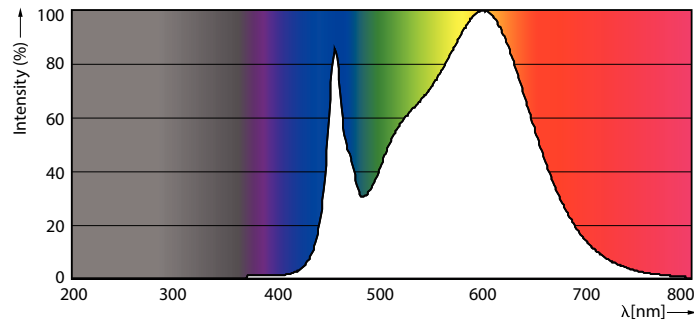

Photometric data

12W G13