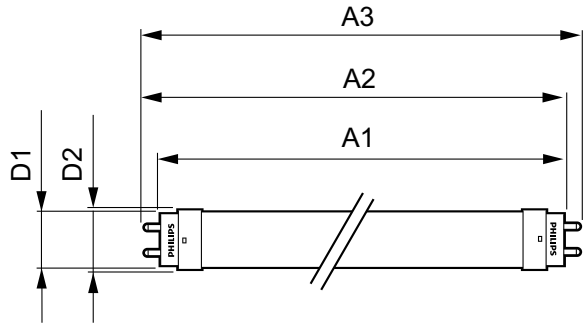

Numerator - Quantity Per Pack	1
Numerator - Packs per outer box	10
Material Nr. (12NC)	929001866104
Net Weight (Piece)	0.215 kg
Model Number	9290018661

Dimensional drawing

TLED 1200mm T8 120-277V 1700lm 3500K G13