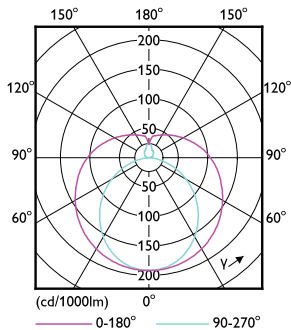

Numerator - Quantity Per Pack	1
Numerator - Packs per outer box	10
Material Nr. (12NC)	929001866104
Net Weight (Piece)	0.215 kg
Model Number	9290018661

Dimensional drawing

TLED 1200mm T8 120-277V 1700lm 3500K G13

Product	D1	D2	A1	A2	A3
12T8/PRO/48-835/IF17/G 10/1 FB	25.7 mm	26.3 mm	1198.1 mm	1205.2 mm	1212.3 mm

Photometric data

12W G13

12W G13 830 3000K

12W G13 835 3500K

CorePro LEDtube InstantFit T8

Lifetime

12W G13