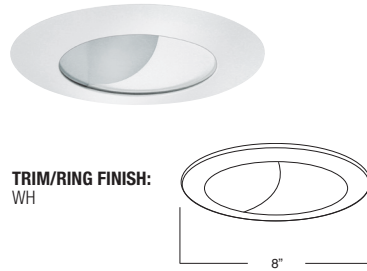

B650WH
DESIGNER WALL WASH

TRIM/RING FINISH:
WH