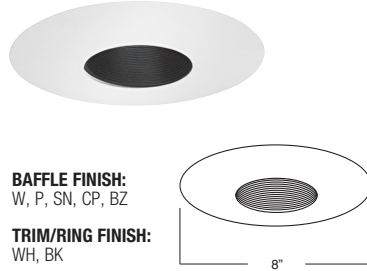

# 6" Incandescent Trims

(LAMP WATTAGE: (1) MAX. 150W R40/PAR38, 120W BR40, 85W BR30, 150W A21)

Catalog Number:

Project Name:

Type:

Note:

**B634WH**  
R40/PAR38 SPLAY TRIM

TRIM/RING FINISH:  
WH, BK

**B649RG-WH**  
PAR20 REFLECTOR

REFLECTOR FINISH:  
CL, RG, W, MB,  
CP, SN  
TRIM/RING FINISH:  
WH, BK

**AF633CH**  
R/PAR30 OPEN TRIM

TRIM/RING FINISH:  
WH, BK, SN, CP, CH,  
PB, BZ

**B225WH**  
OPEN TRIM STEPPED BAFFLE

BAFFLE FINISH:  
W, P  
TRIM/RING FINISH:  
WH

**B653W-WH**  
BAFFLE WITH BAFFLE

BAFFLE FINISH:  
W, P  
TRIM/RING FINISH:  
WH, BK, SN, CP,  
CH, PB

**B651P-WH**  
PAR20 STEPPED BAFFLE

BAFFLE FINISH:  
W, P, SN, CP, BZ  
TRIM/RING FINISH:  
WH, BK

**B611W-WH**  
PAR30 BAFFLE WALL WASH

AVAILABLE COLOR  
COMBINATIONS:  
W-WH, P-WH, SN-SN,  
CP-CP, BZ-BZ  
COVER FINISH:  
WH, BK

**B647P-WH**  
DESIGNER BAFFLE WALL WASH PAR20

BAFFLE FINISH:  
W, P, SN, CP, BZ  
TRIM/RING FINISH:  
WH