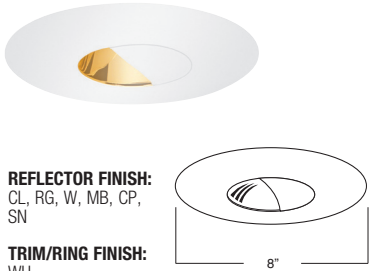

B644RG-WH
DESIGNER REFLECTOR WALL WASH PAR20

REFLECTOR FINISH:
CL, RG, W, MB, CP,
SN
TRIM/RING FINISH:
WH