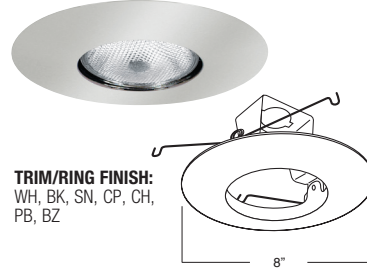

# 6" Incandescent Trims

(LAMP WATTAGE: (1) MAX. 150W R40/PAR38, 120W BR40, 85W BR30, 150W A21)

Catalog Number:

Project Name:

Type:

Note:

**B634WH**  
R40/PAR38 SPLAY TRIM

TRIM/RING FINISH:  
WH, BK

**B649RG-WH**  
PAR20 REFLECTOR

REFLECTOR FINISH:  
CL, RG, W, MB,  
CP, SN  
TRIM/RING FINISH:  
WH, BK

**AF633CH**  
R/PAR30 OPEN TRIM

TRIM/RING FINISH:  
WH, BK, SN, CP, CH,  
PB, BZ

**B225WH**  
OPEN TRIM STEPPED BAFFLE

BAFFLE FINISH:  
W, P  
TRIM/RING FINISH:  
WH

**B653W-WH**  
BAFFLE WITH BAFFLE

BAFFLE FINISH:  
W, P  
TRIM/RING FINISH:  
WH, BK, SN, CP,  
CH, PB

**B651P-WH**  
PAR20 STEPPED BAFFLE

BAFFLE FINISH:  
W, P, SN, CP, BZ  
TRIM/RING FINISH:  
WH, BK