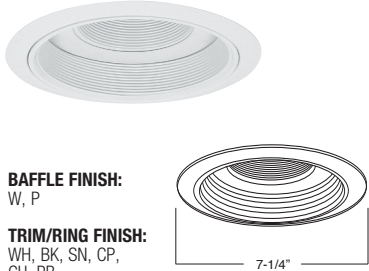

# 6" Incandescent Trims

(LAMP WATTAGE: (1) MAX. 150W R40/PAR38, 120W BR40, 85W BR30, 150W A21)

Catalog Number:

Project Name:

Type:

Note:

**B634WH**  
R40/PAR38 SPLAY TRIM

TRIM/RING FINISH:  
WH, BK

**B649RG-WH**  
PAR20 REFLECTOR

REFLECTOR FINISH:  
CL, RG, W, MB,  
CP, SN  
TRIM/RING FINISH:  
WH, BK

**AF633CH**  
R/PAR30 OPEN TRIM

TRIM/RING FINISH:  
WH, BK, SN, CP, CH,  
PB, BZ

**B225WH**  
OPEN TRIM STEPPED BAFFLE

BAFFLE FINISH:  
W, P  
TRIM/RING FINISH:  
WH

**B653W-WH**  
BAFFLE WITH BAFFLE

BAFFLE FINISH:  
W, P  
TRIM/RING FINISH:  
WH, BK, SN, CP,  
CH, PB

**B651P-WH**  
PAR20 STEPPED BAFFLE

BAFFLE FINISH:  
W, P, SN, CP, BZ  
TRIM/RING FINISH:  
WH, BK

**B611W-WH**  
PAR30 BAFFLE WALL WASH

AVAILABLE COLOR  
COMBINATIONS:  
W-WH, P-WH, SN-SN,  
CP-CP, BZ-BZ  
COVER FINISH:  
WH, BK

**B647P-WH**  
DESIGNER BAFFLE WALL WASH PAR20

BAFFLE FINISH:  
W, P, SN, CP, BZ  
TRIM/RING FINISH:  
WH