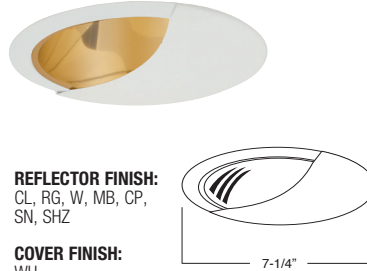

**B644RG-WH**  
DESIGNER REFLECTOR WALL WASH PAR20

REFLECTOR FINISH:  
CL, RG, W, MB, CP,  
SN  
TRIM/RING FINISH:  
WH

**B650WH**  
DESIGNER WALL WASH

TRIM/RING FINISH:  
WH

**B622RG-WH**  
R/PAR30 WALL WASH REFLECTOR