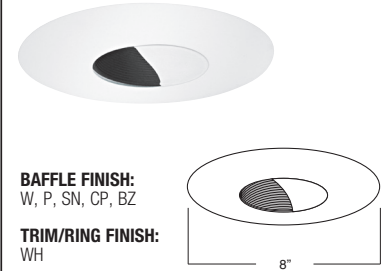

**B649RG-WH**  
PAR20 REFLECTOR

REFLECTOR FINISH:  
CL, RG, W, MB,  
CP, SN  
TRIM/RING FINISH:  
WH, BK

**AF633CH**  
R/PAR30 OPEN TRIM

TRIM/RING FINISH:  
WH, BK, SN, CP, CH,  
PB, BZ

**B225WH**  
OPEN TRIM STEPPED BAFFLE

BAFFLE FINISH:  
W, P  
TRIM/RING FINISH:  
WH

**B653W-WH**  
BAFFLE WITH BAFFLE

BAFFLE FINISH:  
W, P  
TRIM/RING FINISH:  
WH, BK, SN, CP,  
CH, PB

**B651P-WH**  
PAR20 STEPPED BAFFLE

BAFFLE FINISH:  
W, P, SN, CP, BZ  
TRIM/RING FINISH:  
WH, BK

**B611W-WH**  
PAR30 BAFFLE WALL WASH

AVAILABLE COLOR  
COMBINATIONS:  
W-WH, P-WH, SN-SN,  
CP-CP, BZ-BZ  
COVER FINISH:  
WH, BK

**B647P-WH**  
DESIGNER BAFFLE WALL WASH PAR20

BAFFLE FINISH:  
W, P, SN, CP, BZ  
TRIM/RING FINISH:  
WH