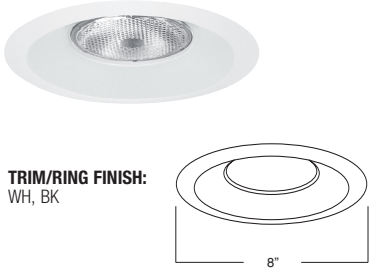

# 6" Incandescent Trims

(LAMP WATTAGE: (1) MAX. 150W R40/PAR38, 120W BR40, 85W BR30, 150W A21)

Catalog Number:

Project Name:

Type:

Note:

**B634WH**  
R40/PAR38 SPLAY TRIM

TRIM/RING FINISH:  
WH, BK

**B649RG-WH**  
PAR20 REFLECTOR

REFLECTOR FINISH:  
CL, RG, W, MB,  
CP, SN  
TRIM/RING FINISH:  
WH, BK

**AF633CH**  
R/PAR30 OPEN TRIM

TRIM/RING FINISH:  
WH, BK, SN, CP, CH,  
PB, BZ

**B225WH**  
OPEN TRIM STEPPED BAFFLE

BAFFLE FINISH:  
W, P  
TRIM/RING FINISH:  
WH

**B653W-WH**  
BAFFLE WITH BAFFLE

BAFFLE FINISH:  
W, P  
TRIM/RING FINISH:  
WH, BK, SN, CP,  
CH, PB

**B651P-WH**  
PAR20 STEPPED BAFFLE

BAFFLE FINISH:  
W, P, SN, CP, BZ  
TRIM/RING FINISH:  
WH, BK

**B625CL-WH**  
A-19 CONE REFLECTOR WALL WASH

REFLECTOR FINISH:  
CL, RG, W, MB, CP,  
SN, SHZ  
COVER FINISH:  
WH  
TRIM/RING FINISH:  
WH, BK, SN, CP, CH, PB, BZ

**B624W-CL**  
CONE REFLECTOR BAFFLE WALL WASH