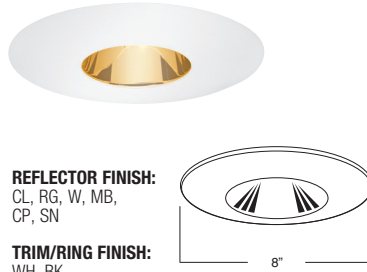

# 6" Incandescent Trims

(LAMP WATTAGE: (1) MAX. 150W R40/PAR38, 120W BR40, 85W BR30, 150W A21)

Catalog Number:

Project Name:

Type:

Note:

**B634WH**  
R40/PAR38 SPLAY TRIM

TRIM/RING FINISH:  
WH, BK

**B649RG-WH**  
PAR20 REFLECTOR

REFLECTOR FINISH:  
CL, RG, W, MB,  
CP, SN  
TRIM/RING FINISH:  
WH, BK

**AF633CH**  
R/PAR30 OPEN TRIM

TRIM/RING FINISH:  
WH, BK, SN, CP, CH,  
PB, BZ

**B225WH**  
OPEN TRIM STEPPED BAFFLE