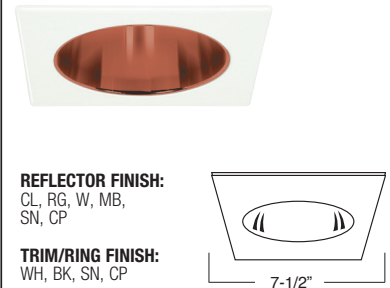

B687CP-WH
SQUARE REFLECTOR TRIM

REFLECTOR FINISH:
CL, RG, W, MB,
SN, CP
TRIM/RING FINISH:
WH, BK, SN, CP