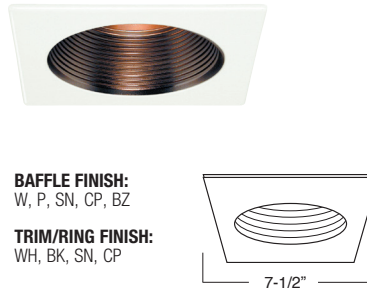

**B625CL-WH**  
A-19 CONE REFLECTOR WALL WASH

REFLECTOR FINISH:  
CL, RG, W, MB, CP,  
SN, SHZ  
COVER FINISH:  
WH  
TRIM/RING FINISH:  
WH, BK, SN, CP, CH, PB, BZ

**B624W-CL**  
CONE REFLECTOR BAFFLE WALL WASH

BAFFLE FINISH:  
W, P  
REFLECTOR FINISH:  
CL, RG  
COVER FINISH:  
WH  
TRIM/RING FINISH:  
WH, BK, SN, CP, CH, PB, BZ

**B681CP-WH**  
SQUARE BAFFLE TRIM

BAFFLE FINISH:  
W, P, SN, CP, BZ  
TRIM/RING FINISH:  
WH, BK, SN, CP