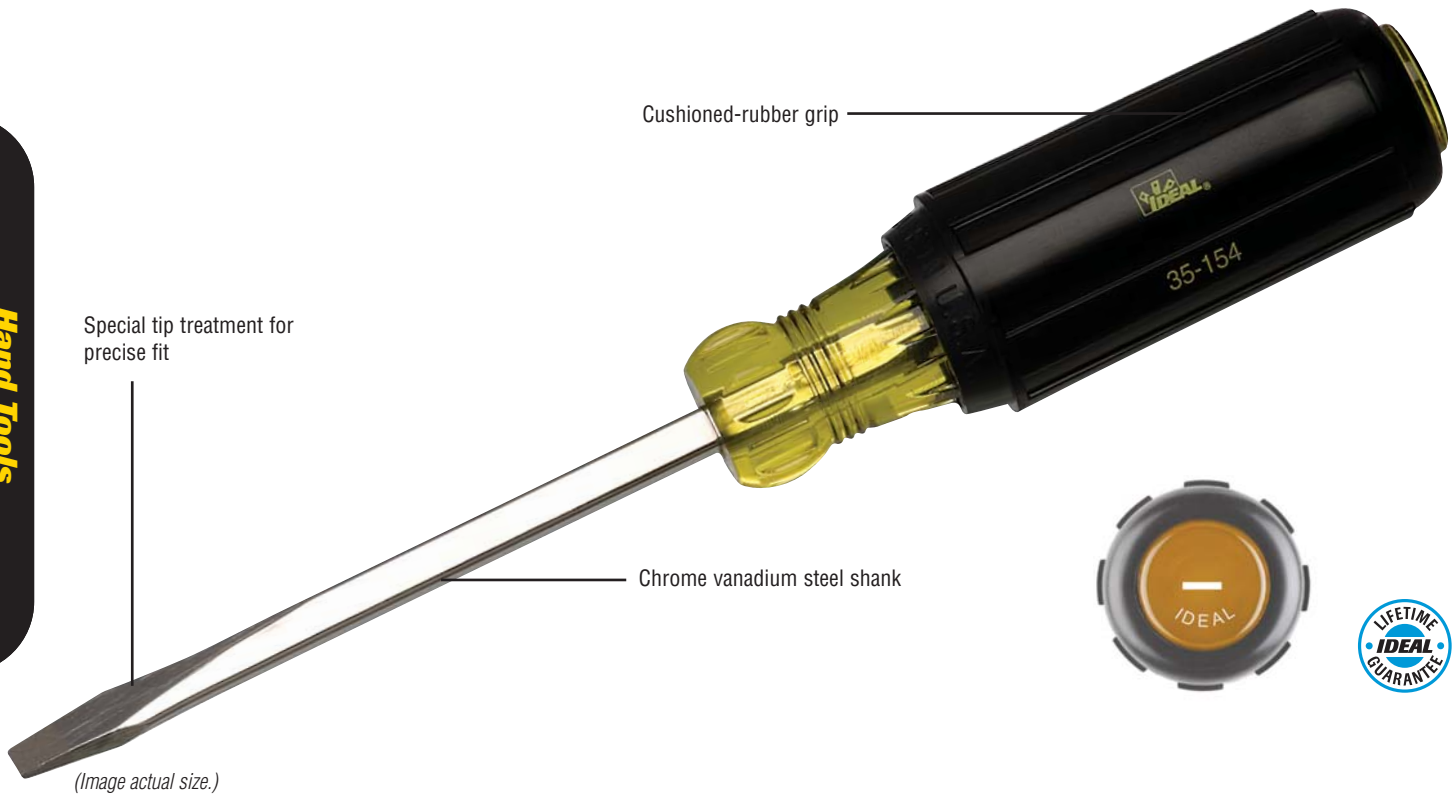

## Cushioned-Grip Screwdrivers

Hand Tools

### 8-Piece Screwdriver Set

**Includes:**

- 1/4 in. x 6 in. HD Cabinet
- 1/4 in. x 4 in. Square Shank HD Keystone
- 1/4 in. x 4 in. HD Keystone
- 5/16 in. x 6 in. Keystone
- 3/16 in. x 3 in. Cabinet
- 3/16 in. x 6 in. Cabinet
- Phillips #1 x 3 in.
- Phillips #2 x 4 in.

Description	Cat. No.
8-Piece Screwdriver Set	35-298

### 5-Piece Screwdriver Set

**Includes:**

- 1/4 in. x 6 in. HD Cabinet
- 1/4 in. x 4 in. Square Shank HD Keystone
- 5/16 in. x 6 in. Keystone
- 3/16 in. x 6 in. Cabinet
- Phillips #2 x 4 in.

Description	Cat. No.
5-Piece Screwdriver Set	35-297