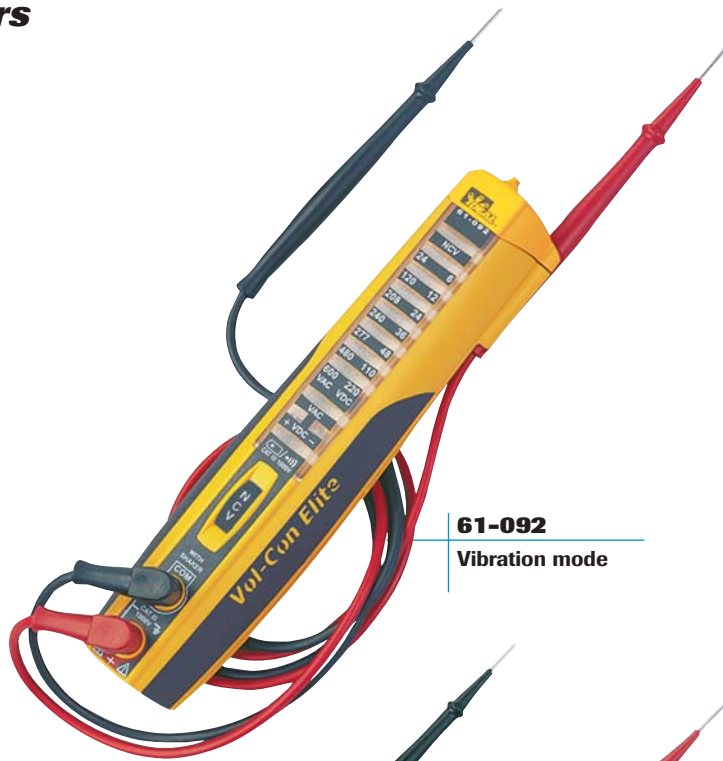

Vol-Con® Elite Voltage Testers

Features

- Digital circuitry for better resolution
- Tests for AC Voltage from 24-600VAC
- Tests for DC Voltage from 6-220VDC
- Audible continuity
- Non-contact voltage indication
- Low impedance to eliminate ghost voltages
- Low battery indicator
- Replaceable silicone test leads
- Integral lead storage
- 2-year warranty

61-092
Vibration mode

61-090

Accessories

Includes	
Silicone Test Leads	TL-102
Optional	
Carrying Case	C-90

Vibration mode gives a tactile indication of the voltage level.

Non-contact voltage sensor easily locates breaks in power cords.