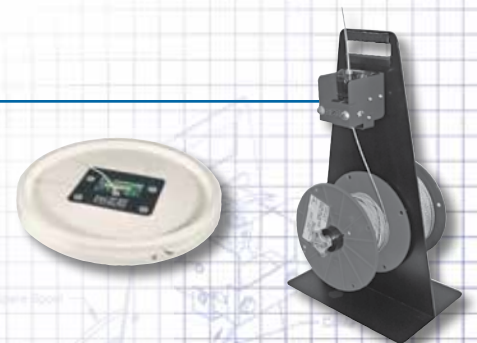

		Wire Size				
		RWC2 1/16"	RWC3 3/32"	RWC4 1/8"	RWC5 3/16"	RWC364 3/64"
Locking Device	KL50					X
	KL100	X	X			
	KL150		X	X		
	KL200			X	X	
	Kwik-Grip R30210	X				
	Kwik-Grip R30211	X				
	Kwik-Grip R30212	X				
	Kwik-Grip R30213	X				
	Kwik-Grip R30214	X				
	Kwik-Grip R30215	X				
	Kwik-Grip R30216	X				
	Kwik-Grip R30217	X				
	Kwik-Grip R30218	X				

## Cable Counter Lid

An easy solution for the contractor to measure the cable to length. The lid fits on a standard five-gallon bucket, which can be used to easily transport cable, tools and Kwik-Locs on the job site.

## Cable Dispenser

The cable dispenser is a fast and easy way to cut your cable to the correct length without having to premeasure and cut. It also takes away the necessity of purchasing different lengths of cable reducing waste. The dispenser incorporates a counter that is available in both imperial and metric.