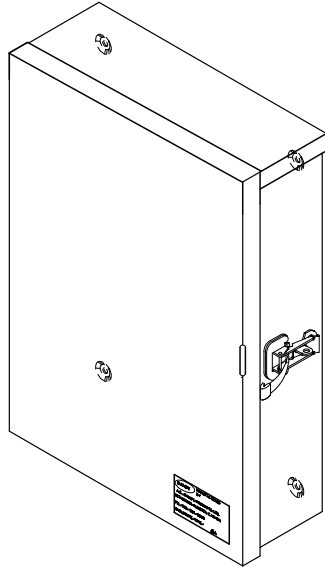

17-03

Model #DTCR 18-12-6 Shown

secure and weatherproof for your Bic's Blocks

WEATHERPROOF TELEPHONE ENCLOSURE

Model #DTCR

- EEMAC 3R enclosure
- Suitable for outdoor use
- Protection against rain, sleet and snow
- Steel construction - code gauge
- ASA 61 grey powder coat finish on door only
- Full piano hinge on door
- Oil-resistant gasket material inside of door
- Padlockable clasp(s) on side of door
- 1/2" Plywood backboard installed with studs and nuts
- Four rear external mounting dimples
- Ground stud and nut inside enclosure right side
- Safety soft, machine formed corners on door
- No knockouts in enclosure

Model #	Dimensions H x W x D (")	Plywood Size H x W (")	Weight (lbs)	# of Clasps
DTCR 18-12-6	18 x 12 x 6	12 x 9	18.2	1
DTCR 24-18-6	24 x 18 x 6	18 x 15	37	1
DTCR 24-24-6	24 x 24 x 6	18 x 21	42.7	1
DTCR 36-24-6	36 x 24 x 6	30 x 21	67.2	2