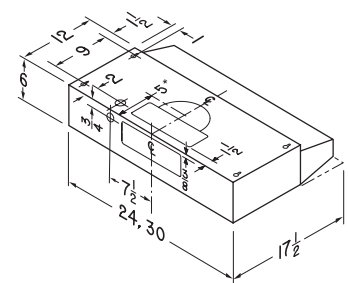

www.broan.ca

1-877-896-1119

Specifications subject to change without notice.

*THE HVI (HOME VENTILATING INSTITUTE) CERTIFIES THE PERFORMANCE OF NORTH AMERICAN HOME VENTILATING PRODUCTS. IF A RANGE HOOD IS NOT HVI CERTIFIED, THERE ARE NO GUARANTEES REGARDING ITS PERFORMANCE.