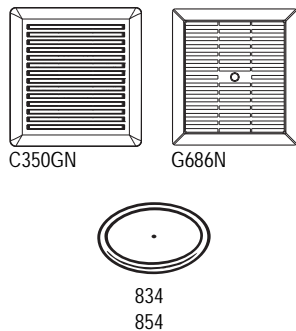

For model specific information, please refer to Broan Retail Parts publication (No. 99850402).

- Item too large to ship via UPS/FedEx. Item shipped common carrier at minimum rates.
- * All pricing reflects the individual item cost. You must order in multiples as indicated.
- ◆ UL listed for use over bathtubs and showers when connected to a GFCI protected branch circuit.