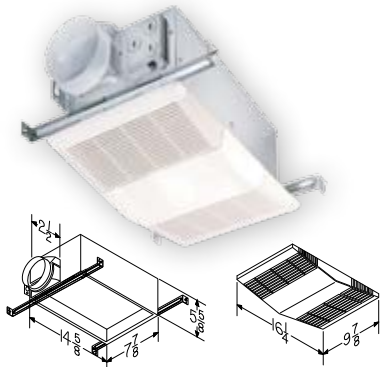

Model 668RP

- White polymeric grille
- Rectangular fan light
- Fits in 2" x 6" ceiling construction
- 24" adjustable hanger bars
- Mounting brackets that adjust for ceiling thickness up to 3/4"

Models 8663RP & 8664RP

- Round design eliminates squaring with bathroom walls
- Fits 2" x 6" ceiling construction
- 8663RP features bright 100W incandescent lighting with 7W night light for security and safety (bulbs not included)
- 8664RP features bright 100W incandescent lighting (bulb not included)
- 24" adjustable hanger bars

Model	CFM	Sones	Lighting	Finish
668RP	70	4.0	100W	White
8663RP	100	3.5	100/7W	White
8664RP	100	3.5	100W	White

Models 769RL, 763RLN, and 769RFT

- White polymeric grille
- Fits in 2" x 6" ceiling construction
- 769RFT uses 13W fluorescent bulb (not included)
- All models available in Project Packs