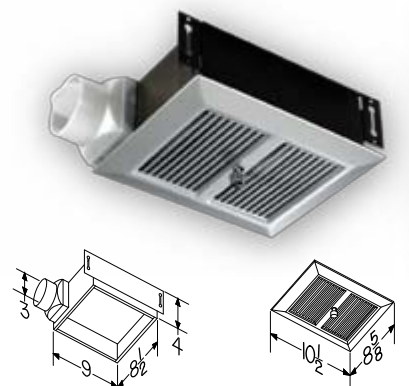

Available in single packs or project packs.

Model 8814R

- 80 to 110 CFM
- Centrifugal blower wheel and 4-pole motor deliver high exhaust capacity at low sound levels
- Mounting flanges with keyhole slots for fast installation
- White polymeric grille with torsion spring mounting

Model 8832WH

- White polymeric grille with torsion spring mounting
- Fits 2"x4" construction

Model 8832SA

- Silver anodized aluminum grille
- Fits 2"x4" construction

Model	CFM	Sones	Notes
8814R	110	4.0	
8832WH	80	2.5	Not UL tub & shower
8832SA	80	2.5	Not UL tub & shower