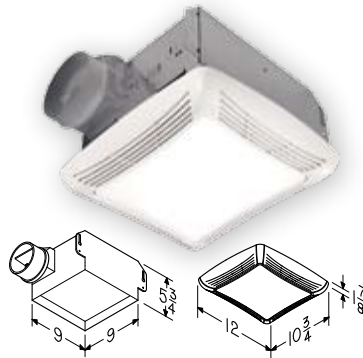

Model 668RP

- White polymeric grille
- Rectangular fan light
- Fits in 2" x 6" ceiling construction
- 24" adjustable hanger bars
- Mounting brackets that adjust for ceiling thickness up to 3/4"

Models 8663RP & 8664RP

- Round design eliminates squaring with bathroom walls
- Fits 2" x 6" ceiling construction
- 8663RP features bright 100W incandescent lighting with 7W night light for security and safety (bulbs not included)
- 8664RP features bright 100W incandescent lighting (bulb not included)
- 24" adjustable hanger bars

Model	CFM	Sones	Lighting	Finish
668RP	70	4.0	100W	White
8663RP	100	3.5	100/7W	White
8664RP	100	3.5	100W	White

Models 769RL, 763RLN, and 769RFT

- White polymeric grille
- Fits in 2" x 6" ceiling construction
- 769RFT uses 13W fluorescent bulb (not included)
- All models available in Project Packs