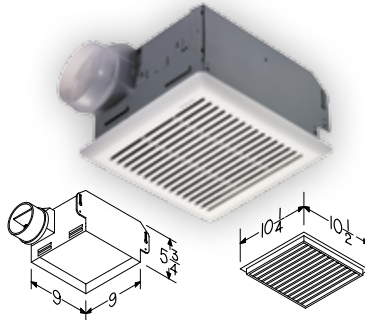

Model 671R & 672R