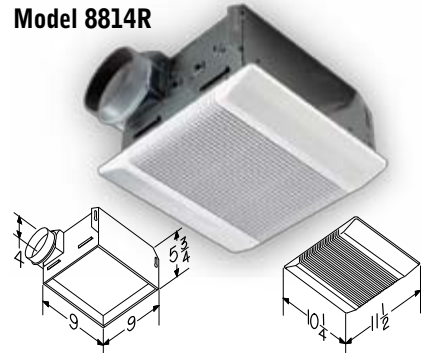

Model 8814R

- 80 to 110 CFM
- Centrifugal blower wheel and 4-pole motor deliver high exhaust capacity at low sound levels
- Mounting flanges with keyhole slots for fast installation
- White polymeric grille with torsion spring mounting