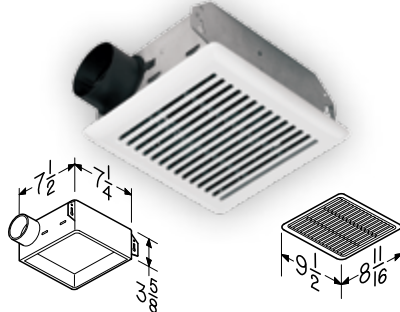

- Round design eliminates squaring with bathroom walls
- Fits 2" x 6" ceiling construction
- 8663RP features bright 100W incandescent lighting with 7W night light for security and safety (bulbs not included)
- 8664RP features bright 100W incandescent lighting (bulb not included)
- 24" adjustable hanger bars

Model	CFM	Sones	Lighting	Finish
668RP	70	4.0	100W	White
8663RP	100	3.5	100/7W	White
8664RP	100	3.5	100W	White

Models 769RL, 763RLN, and 769RFT

- White polymeric grille
- Fits in 2" x 6" ceiling construction
- 769RFT uses 13W fluorescent bulb (not included)
- All models available in Project Packs

Model 671R & 672R

Model 695 & 696N

- 50 to 110 CFM centrifugal blower wheel
- Double-strength steel mounting flanges with keyhole slots for fast installation
- Metal grille kits for 695 & 696N S97011308
- UL Listed for use over tub or shower when installed in a GFCI protected branch circuit
- *All models available in Project Packs