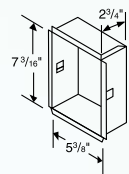

IM, IMA, IC, IS and ISA Series Recess Mounting Rough-in Frames

IR3

- Metal housing for ISB53 speaker
- Cutout: 3-7/8" w x 5-7/8" h

IR70

- Metal housing for IS76 round speaker
- Cutout: 10-3/4" dia.

IR6*

- Metal housing for IS67, IS69 and IS70 series door speakers
- Cutout: 3-11/16" w x 5" h

IR80

- Metal housing for ISA78, ISA338, ISA448, IS518WH series speakers
- Cutout: 8-5/8" w x 10-1/4" h

IR9

- Metal housing for IS79 speaker
- Cutout: 10-1/16" w x 11-1/16" h

IR91

- Metal housing for ICA331WH, ICA441WH, IC502WH and IC502LW remote controls
- Cutout: 6-1/8" w x 3-1/4" h

IR50

- Metal housing for ISA319, ISA335, ISA419, ISA445, IS515 and IS519 series speakers
- Cutout: 5-3/8" w x 7-3/16" h

IR104

- Metal housing for IMA3303 Voice Music Intercom
- Cutout: 14-1/2" w x 7" h
- Includes AM/FM antenna and two 301T transformers

IR55

- Metal housing for ISA319, ISA419 and IS519 series speakers
- Cutout: 5-3/8" w x 7-3/16" h

IR105

- Metal housing for IMA4406 Voice Music Intercom
- Cutout: 14-1/2" w x 9" h
- Includes AM/FM antenna and two 801T transformers