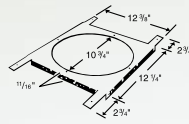

IM, IMA, IC, IS and ISA Series Recess Mounting Rough-in Frames

IR3

- Metal housing for ISB53 speaker
- Cutout: 3-7/8" w x 5-7/8" h

IR70

- Metal housing for IS76 round speaker
- Cutout: 10-3/4" dia.

IR6*

- Metal housing for IS67, IS69 and IS70 series door speakers
- Cutout: 3-11/16" w x 5" h

IR80

- Metal housing for ISA78, ISA338, ISA448, IS518WH series speakers
- Cutout: 8-5/8" w x 10-1/4" h

IR9

- Metal housing for IS79 speaker
- Cutout: 10-1/16" w x 11-1/16" h

IR91

- Metal housing for ICA331WH, ICA441WH, IC502WH and IC502LW remote controls
- Cutout: 6-1/8" w x 3-1/4" h