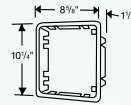

IM, IMA, IC, IS and ISA Series Recess Mounting Rough-in Frames

IR3

- Metal housing for ISB53 speaker
- Cutout: 3-7/8" w x 5-7/8" h

IR70

- Metal housing for IS76 round speaker
- Cutout: 10-3/4" dia.

IR6*

- Metal housing for IS67, IS69 and IS70 series door speakers
- Cutout: 3-11/16" w x 5" h

IR80

- Metal housing for ISA78, ISA338, ISA448, IS518WH series speakers
- Cutout: 8-5/8" w x 10-1/4" h

IR9

- Metal housing for IS79 speaker
- Cutout: 10-1/16" w x 11-1/16" h

IR91

- Metal housing for ICA331WH, ICA441WH, IC502WH and IC502LW remote controls
- Cutout: 6-1/8" w x 3-1/4" h