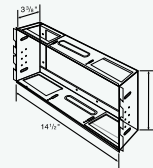

IM, IMA, IC, IS and ISA Series Recess Mounting Rough-in Frames

IR3

- Metal housing for ISB53 speaker
- Cutout: 3-7/8" w x 5-7/8" h

IR70

- Metal housing for IS76 round speaker
- Cutout: 10-3/4" dia.

IR6*

- Metal housing for IS67, IS69 and IS70 series door speakers
- Cutout: 3-11/16" w x 5" h

IR80

- Metal housing for ISA78, ISA338, ISA448, IS518WH series speakers
- Cutout: 8-5/8" w x 10-1/4" h

IR9

- Metal housing for IS79 speaker
- Cutout: 10-1/16" w x 11-1/16" h

IR91

- Metal housing for ICA331WH, ICA441WH, IC502WH and IC502LW remote controls
- Cutout: 6-1/8" w x 3-1/4" h

IR50

- Metal housing for ISA319, ISA335, ISA419, ISA445, IS515 and IS519 series speakers
- Cutout: 5-3/8" w x 7-3/16" h

IR104

- Metal housing for IMA3303 Voice Music Intercom
- Cutout: 14-1/2" w x 7" h
- Includes AM/FM antenna and two 301T transformers