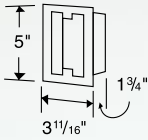

IM, IMA, IC, IS and ISA Series Recess Mounting Rough-in Frames

IR3

- Metal housing for ISB53 speaker
- Cutout: 3-7/8" w x 5-7/8" h

IR70

- Metal housing for IS76 round speaker
- Cutout: 10-3/4" dia.

IR6*

- Metal housing for IS67, IS69 and IS70 series door speakers
- Cutout: 3-11/16" w x 5" h

IR80

- Metal housing for ISA78, ISA338, ISA448, IS518WH series speakers
- Cutout: 8-5/8" w x 10-1/4" h

IR9

- Metal housing for IS79 speaker
- Cutout: 10-1/16" w x 11-1/16" h

IR91

- Metal housing for ICA331WH, ICA441WH, IC502WH and IC502LW remote controls
- Cutout: 6-1/8" w x 3-1/4" h