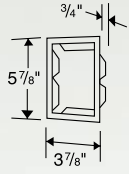

IM, IMA, IC, IS and ISA Series Recess Mounting Rough-in Frames

IR3

- Metal housing for ISB53 speaker
- Cutout: 3-7/8" w x 5-7/8" h

IR70

- Metal housing for IS76 round speaker
- Cutout: 10-3/4" dia.

IR6*

- Metal housing for IS67, IS69 and IS70 series door speakers
- Cutout: 3-11/16" w x 5" h

IR80

- Metal housing for ISA78, ISA338, ISA448, IS518WH series speakers
- Cutout: 8-5/8" w x 10-1/4" h

IR9

- Metal housing for IS79 speaker
- Cutout: 10-1/16" w x 11-1/16" h

IR91

- Metal housing for ICA331WH, ICA441WH, IC502WH and IC502LW remote controls
- Cutout: 6-1/8" w x 3-1/4" h

IR50

- Metal housing for ISA319, ISA335, ISA419, ISA445, IS515 and IS519 series speakers
- Cutout: 5-3/8" w x 7-3/16" h

IR104

- Metal housing for IMA3303 Voice Music Intercom
- Cutout: 14-1/2" w x 7" h
- Includes AM/FM antenna and two 301T transformers

IR55

- Metal housing for ISA319, ISA419 and IS519 series speakers
- Cutout: 5-3/8" w x 7-3/16" h

IR105

- Metal housing for IMA4406 Voice Music Intercom
- Cutout: 14-1/2" w x 9" h
- Includes AM/FM antenna and two 801T transformers