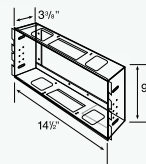

IR80

- Metal housing for ISA78, ISA338, ISA448, IS518WH series speakers
- Cutout: 8-5/8" w x 10-1/4" h

IR9

- Metal housing for IS79 speaker
- Cutout: 10-1/16" w x 11-1/16" h

IR91

- Metal housing for ICA331WH, ICA441WH, IC502WH and IC502LW remote controls
- Cutout: 6-1/8" w x 3-1/4" h

IR50

- Metal housing for ISA319, ISA335, ISA419, ISA445, IS515 and IS519 series speakers
- Cutout: 5-3/8" w x 7-3/16" h

IR104

- Metal housing for IMA3303 Voice Music Intercom
- Cutout: 14-1/2" w x 7" h
- Includes AM/FM antenna and two 301T transformers

IR55

- Metal housing for ISA319, ISA419 and IS519 series speakers
- Cutout: 5-3/8" w x 7-3/16" h

IR105

- Metal housing for IMA4406 Voice Music Intercom
- Cutout: 14-1/2" w x 9" h
- Includes AM/FM antenna and two 801T transformers