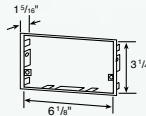

IM, IMA, IC, IS and ISA Series Recess Mounting Rough-in Frames

IR3

- Metal housing for ISB53 speaker
- Cutout: 3-7/8" w x 5-7/8" h

IR70

- Metal housing for IS76 round speaker
- Cutout: 10-3/4" dia.

IR6*

- Metal housing for IS67, IS69 and IS70 series door speakers
- Cutout: 3-11/16" w x 5" h

IR80

- Metal housing for ISA78, ISA338, ISA448, IS518WH series speakers
- Cutout: 8-5/8" w x 10-1/4" h

IR9

- Metal housing for IS79 speaker
- Cutout: 10-1/16" w x 11-1/16" h

IR91

- Metal housing for ICA331WH, ICA441WH, IC502WH and IC502LW remote controls
- Cutout: 6-1/8" w x 3-1/4" h

IR50

- Metal housing for ISA319, ISA335, ISA419, ISA445, IS515 and IS519 series speakers
- Cutout: 5-3/8" w x 7-3/16" h

IR104

- Metal housing for IMA3303 Voice Music Intercom
- Cutout: 14-1/2" w x 7" h
- Includes AM/FM antenna and two 301T transformers