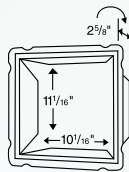

IM, IMA, IC, IS and ISA Series Recess Mounting Rough-in Frames

IR3

- Metal housing for ISB53 speaker
- Cutout: 3-7/8" w x 5-7/8" h

IR70

- Metal housing for IS76 round speaker
- Cutout: 10-3/4" dia.

IR6*

- Metal housing for IS67, IS69 and IS70 series door speakers
- Cutout: 3-11/16" w x 5" h

IR80

- Metal housing for ISA78, ISA338, ISA448, IS518WH series speakers
- Cutout: 8-5/8" w x 10-1/4" h

IR9

- Metal housing for IS79 speaker
- Cutout: 10-1/16" w x 11-1/16" h

IR91

- Metal housing for ICA331WH, ICA441WH, IC502WH and IC502LW remote controls
- Cutout: 6-1/8" w x 3-1/4" h

IR50

- Metal housing for ISA319, ISA335, ISA419, ISA445, IS515 and IS519 series speakers
- Cutout: 5-3/8" w x 7-3/16" h

IR104

- Metal housing for IMA3303 Voice Music Intercom
- Cutout: 14-1/2" w x 7" h
- Includes AM/FM antenna and two 301T transformers