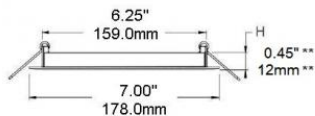

This ultra-thin recessed unit is IC and AIR TIGHT rated and with its thin profile allows installation in almost any location. It is suitable for wet locations, such as a shower and outdoors in soffits. Included with the unit is a junction box with driver, pressure fit clips and Quick Connect wire connectors for quick and easy installation. The junction box has integrated screw holes to allow the box to be secured to studs or joists, if needed. The maximum number of the 12W fixtures that can be installed with a standard 150W LED dimmer is 12 units. The 27K, 3K & 4K model replaces a 800 lumen 65W halogen style bulb. This product is CSA certified in Canada and the US, conforms to UL standard 1598 and CSA standard C22.2 NO. 250.0. A complete listing of compatible dimmers may be found in our "Product Knowledge" section of our site. Although this product is AIR-TIGHT rated, some municipalities will require the use of a vapor barrier. Verify local building codes prior to installation.

**Height including clip
 **Hauteur avec pince
 1.13"
 29mm

Technical information

Cutting hole	6.33" (160.8 mm)
Beam Angle	107°
Color Temperature	27K / 3K / 4K
CRI	>80
Mounting Plate	AMP/MPHB 600
Dimmable	Y
LED Life	50,000hrs
Light Output - Lumen	950LM(3K/4K) 850LM(2.7K)
Operating Temperature	-20°c + 40°c
Voltage	120V
Warranty (Years)	5
Watt	12W