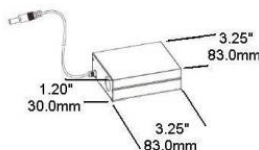

This ultra-thin recessed unit is IC and AIR TIGHT rated and with its thin profile allows installation in almost any location. It is suitable for wet locations, such as a shower and outdoors in soffits. Included with the unit is a junction box with driver, pressure fit clips and Quick Connect wire connectors for quick and easy installation. The junction box has integrated screw holes to allow the box to be secured to studs or joists, if needed. The maximum number of the 12W fixtures that can be installed with a standard 150W LED dimmer is 12 units. The 27K, 3K & 4K model replaces a 800 lumen 65W halogen style bulb. This product is CSA certified in Canada and the US, conforms to UL standard 1598 and CSA standard C22.2 NO. 250.0. A complete listing of compatible dimmers may be found in our "Product Knowledge" section of our site. Although this product is AIR-TIGHT rated, some municipalities will require the use of a vapor barrier. Verify local building codes prior to installation.

**Height including clip
 **Hauteur avec pince
 1.13"
 29mm

Technical information

Cutting hole	6.33" (160.8 mm)
Beam Angle	107°
Color Temperature	27K / 3K / 4K
CRI	>80
Mounting Plate	AMP/MPHB 600
Dimmable	Y
LED Life	50,000hrs
Light Output - Lumen	950LM(3K/4K) 850LM(2.7K)
Operating Temperature	-20°c + 40°c
Voltage	120V
Warranty (Years)	5
Watt	12W