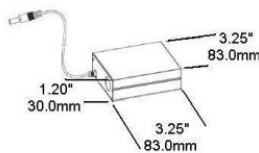

This ultra-thin recessed unit is IC and AIR TIGHT rated and with its thin profile allows installation in almost any location. It is suitable for wet locations, such as a shower and outdoors in soffits. Included with the unit is a junction box with driver, pressure fit clips and Quick Connect wire connectors for quick and easy installation. The junction box has integrated screw holes to allow the box to be secured to studs or joists, if needed. The maximum number of the 12W fixtures that can be installed with a standard 150W LED dimmer is 12 units. The 27K, 3K & 4K model replaces a 800 lumen 65W halogen style bulb. This product is CSA certified, conforms to UL standard 1598 and CSA standard C22.2 NO. 250.0. A complete listing of compatible dimmers may be found in our "Product Knowledge" section of our site.

Although this product is AIR-TIGHT rated, some municipalities will require the use of a vapor barrier. Verify local building codes prior to installation.

**Height including clip
 **Hauteur avec pince
 1.13"
 29mm

Technical information

Cutting hole	6.33" (160.8 mm)
Beam Spread	107°
Color Temperature	27K / 3K / 4K
CRI	>80
Mounting Plate	AMP 600
Dimmable	Y
LED Life	50,000hrs
Light Output - Lumen	950LM
Operating Temperature	-40°c + 40°c
Voltage	120V
Warranty (Years)	5
Watt	12W