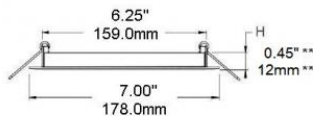

This ultra-thin recessed unit is IC and AIR TIGHT rated and with its thin profile allows installation in almost any location. It is suitable for wet locations, such as a shower and outdoors in soffits. Included with the unit is a junction box with driver, pressure fit clips and Quick Connect wire connectors for quick and easy installation. The junction box has integrated screw holes to allow the box to be secured to studs or joists, if needed. The maximum number of the 12W fixtures that can be installed with a standard 150W LED dimmer is 12 units. The 27K, 3K & 4K model replaces a 800 lumen 65W halogen style bulb. This product is CSA certified, conforms to UL standard 1598 and CSA standard C22.2 NO. 250.0. A complete listing of compatible dimmers may be found in our "Product Knowledge" section of our site.

Although this product is AIR-TIGHT rated, some municipalities will require the use of a vapor barrier. Verify local building codes prior to installation.

**Height including clip
 **Hauteur avec pince
 1.13"
 29mm

Technical information

Cutting hole	6.33" (160.8 mm)
Beam Spread	107°
Color Temperature	27K / 3K / 4K
CRI	>80
Mounting Plate	AMP 600
Dimmable	Y
LED Life	50,000hrs
Light Output - Lumen	950LM
Operating Temperature	-40°c + 40°c
Voltage	120V
Warranty (Years)	5
Watt	12W