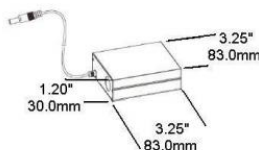

**Height including clip

**Hauteur avec pince
1.13"
29mm

Données techniques

Cutting hole	6.33" (160.8 mm)
Beam Angle	107° ± 1/2
Color Temperature	27K / 3K / 4K
CRI	>80
Mounting Plate	AMP/MPHB 600
Dimmable	Y
LED Life	50,000hrs
Light Output - Lumen	950LM(3K/4K) 850LM(2.7K)
Operating Temperature	-20°C + 40°C
Voltage	120V
Warranty (Years)	5
Watt	12W