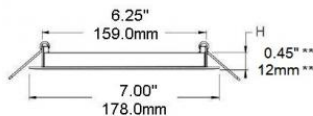

**Height including clip

**Hauteur avec pince
1.13"
29mm

Données techniques

Cutting hole	6.33" (160.8 mm)
Beam Angle	107° ± 1/2
Color Temperature	27K / 3K / 4K
CRI	>80
Mounting Plate	AMP/MPHB 600
Dimmable	Y
LED Life	50,000hrs
Light Output - Lumen	950LM(3K/4K) 850LM(2.7K)
Operating Temperature	-20°C + 40°C
Voltage	120V
Warranty (Years)	5
Watt	12W