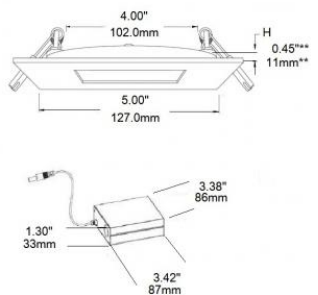

RZR-LED-430

4.00" ULTRA THIN LED SQUARE RAZOR SERIES - 9W

Product codes

RZR-430-9W-3K-WH : WHITE - 3K

RZR-430-9W-3K-BLK : BLACK - 3K

RZR-430-9W-3K-SC : SATIN CHROME - 3K

RZR-430-9W-4K-WH : WHITE - 4K

RZR-430-9W-4K-BLK : BLACK - 4K

RZR-430-9W-4K-SC : SATIN CHROME - 4K

This ultra-thin recessed unit is IC and AIR TIGHT rated and with its thin profile allows installation in almost any location. It is suitable for wet locations, such as a shower and outdoors in soffits. Included with the unit is a junction box with driver, pressure fit clips and Quick Connect wire connectors for quick and easy installation. The junction box has integrated screw holes to allow the box to be secured to studs or joists, if needed. The maximum number of the 9W fixtures that can be installed with a standard 150W LED dimmer is 16 units. The 3K & 4K models replace a 600 lumen 50W halogen style bulb. This product is CSA certified, conforms to UL standard 1598 and CSA standard C22.2 NO. 250.0. A complete listing of compatible dimmers may be found in our "Product Knowledge" section of our site. Although this product is AIR-TIGHT rated, some municipalities will require the use of a vapor barrier. Verify local building codes prior to installation.

**Height including clip
**Hauteur avec pince
1.08"
28mm

Technical information

Cutting hole	4.25"
Beam Spread	107°
Color Temperature	3K / 4K
CRI	>80
Dimmable	Y
LED Life	50,000hrs
Mounting Plate	MP/AMP/MPHB 425
Light Output - Lumen	600LM
Operating Temperature	-40°C + 40°C
Voltage	120VV
Warranty (Years)	5
Watt	9W