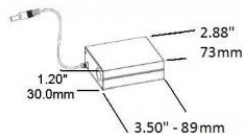

WHITE

BLACK

SATIN  
CHROME

This ultra-thin recessed unit is IC and AIR TIGHT rated and with its thin profile allows installation in almost any location. It is suitable for wet locations, such as a shower and outdoors in soffits. Included with the unit is a junction box with driver, pressure fit clips and Quick Connect wire connectors for quick and easy installation. The junction box has integrated screw holes to allow the box to be secured to studs or joists, if needed. The maximum number of the 6W fixtures that can be installed with a standard 150W LED dimmer is 20 units. The 3K & 4K models replace a 420 lumen 50W halogen style bulb. This product is CSA certified in Canada and the US, conforms to UL standard 1598 and CSA standard C22.2 NO. 250.0. A complete listing of compatible dimmers may be found in our "Product Knowledge" section of our site. Although this product is AIR-TIGHT rated, some municipalities will require the use of a vapor barrier. Verify local building codes prior to installation.

\*\*Height including clip

\*\*Hauteur avec pince

1.09"  
28mm