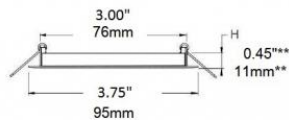

WHITE

BLACK

SATIN  
CHROME

This ultra-thin recessed unit is IC and AIR TIGHT rated and with its thin profile allows installation in almost any location. It is suitable for wet locations, such as a shower and outdoors in soffits. Included with the unit is a junction box with driver, pressure fit clips and Quick Connect wire connectors for quick and easy installation. The junction box has integrated screw holes to allow the box to be secured to studs or joists, if needed. The maximum number of the 6W fixtures that can be installed with a standard 150W LED dimmer is 20 units. The 3K & 4K models replace a 420 lumen 50W halogen style bulb. This product is CSA certified in Canada and the US, conforms to UL standard 1598 and CSA standard C22.2 NO. 250.0. A complete listing of compatible dimmers may be found in our "Product Knowledge" section of our site. Although this product is AIR-TIGHT rated, some municipalities will require the use of a vapor barrier. Verify local building codes prior to installation.

\*\*Height including clip

\*\*Hauteur avec pince

1.09"  
28mm