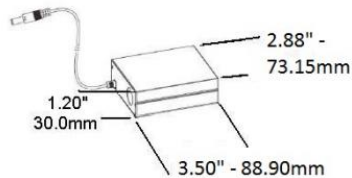

RZR-LED-300

3.00" ULTRA THIN LED RAZOR SERIES - 6W

Product codes

RZR-300-6W-4K-BLK : BLACK - 4K

RZR-300-6W-4K-WH : WHITE - 4K

RZR-300-6W-3K-SC : SATIN CHROME - 3K

RZR-300-6W-3K-BLK : BLACK - 3K

RZR-300-6W-3K-WH : WHITE - 3K

RZR-300-6W-4K-SC : SATIN CHROME - 4K

This ultra-thin recessed unit is IC and AIR TIGHT rated and with its thin profile allows installation in almost any location. It is suitable for wet locations, such as a shower and outdoors in soffits. Included with the unit is a junction box with driver, pressure fit clips and Quick Connect wire connectors for quick and easy installation. The junction box has integrated screw holes to allow the box to be secured to studs or joists, if needed. The maximum number of the 6W fixtures that can be installed with a standard 150W LED dimmer is 20 units. The 3K & 4K models replace a 420 lumen 50W halogen style bulb. This product is CSA certified, conforms to UL standard 1598 and CSA standard C22.2 NO. 250.0. A complete listing of compatible dimmers may be found in our "Product Knowledge" section of our site. Although this product is AIR-TIGHT rated, some municipalities will require the use of a vapor barrier. Verify local building codes prior to installation.

Technical information

Cutting hole	3.25"
Beam Spread	107°
Color Temperature	3000k / 4000k
CRI	>80
Dimmable	Y
LED Life	50,000hrs
Mounting Plate	MP/AMP/MPHB 300
Light Output - Lumen	420LM
Voltage	120V
Warranty (Years)	5
Watt	6W