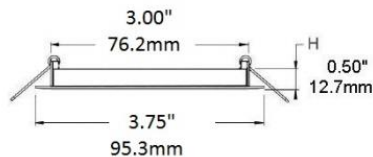

RZR-LED-300

3.00" ULTRA THIN LED RAZOR SERIES - 6W

Product codes

RZR-300-6W-4K-BLK : BLACK - 4K

RZR-300-6W-4K-WH : WHITE - 4K

RZR-300-6W-3K-SC : SATIN CHROME - 3K

RZR-300-6W-3K-BLK : BLACK - 3K

RZR-300-6W-3K-WH : WHITE - 3K

RZR-300-6W-4K-SC : SATIN CHROME - 4K

This ultra-thin recessed unit is IC and AIR TIGHT rated and with its thin profile allows installation in almost any location. It is suitable for wet locations, such as a shower and outdoors in soffits. Included with the unit is a junction box with driver, pressure fit clips and Quick Connect wire connectors for quick and easy installation. The junction box has integrated screw holes to allow the box to be secured to studs or joists, if needed. The maximum number of the 6W fixtures that can be installed with a standard 150W LED dimmer is 20 units. The 3K & 4K models replace a 420 lumen 50W halogen style bulb. This product is CSA certified, conforms to UL standard 1598 and CSA standard C22.2 NO. 250.0. A complete listing of compatible dimmers may be found in our "Product Knowledge" section of our site. Although this product is AIR-TIGHT rated, some municipalities will require the use of a vapor barrier. Verify local building codes prior to installation.

Technical information

Cutting hole	3.25"
Beam Spread	107°
Color Temperature	3000k / 4000k
CRI	>80
Dimmable	Y
LED Life	50,000hrs
Mounting Plate	MP/AMP/MPHB 300
Light Output - Lumen	420LM
Voltage	120V
Warranty (Years)	5
Watt	6W