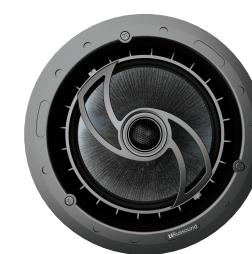

RSF-63
2-Way Ceiling Speaker
Recommended Power:
5-100 Watts
Tweeter:
1" Pivoting Silk - Ferrofluid Cooled
Woofers:
6 1/2" IMPP Ribbed Cone