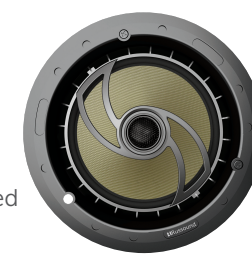

RSF-64
2-Way Ceiling Speaker
Recommended Power:
5-120 Watts
Tweeter:
1" Pivoting Teteron - Ferrofluid Cooled
Woofers:
6 1/2" Kevlar