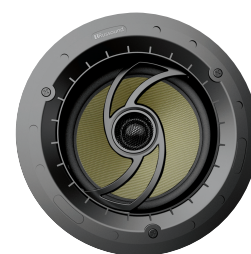

#### C-Series MCA-C5

8 source/8 zone controller with built in RDS AM/FM tuner 40 watt x 2 channel digital amp zones 1-6. Apple app available for easy wireless control expandable up to 48 zones in the home.

## Acclaim Thin Bezel Speakers

**RSA-61**  
15° Angled 2-Way Ceiling Speaker  
**Recommended Power:**  
5-80 Watts  
**Tweeter:**  
1" Pivoting PEI  
**Woofers:**  
6 1/2" Vacuum Form Polypropylene

**RSF-61**  
2-Way Ceiling Speaker  
**Recommended Power:**  
5-80 Watts  
**Tweeter:**  
3/4" Pivoting PEI  
**Woofers:**  
6 1/2" Vacuum Form Polypropylene

**RSA-62**  
15° Angled 2-Way Ceiling Speaker  
**Recommended Power:**  
5-100 Watts  
**Tweeter:**  
1" Pivoting Silk - Ferrofluid Cooled  
**Woofers:**  
6 1/2" IMPP Ribbed Cone

**RSF-62**  
2-Way Ceiling Speaker  
**Recommended Power:**  
5-90 Watts  
**Tweeter:**  
1" Pivoting Silk - Ferrofluid cooled  
**Woofers:**  
6 1/2" Polypropylene Cone