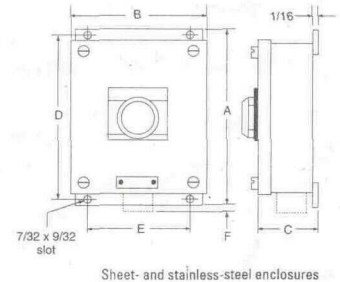

Hole Arrangements