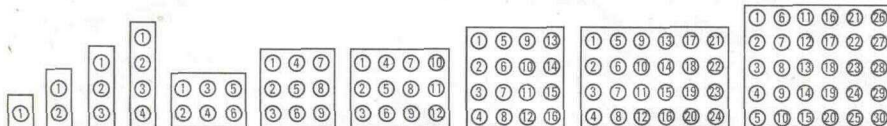

Hole Arrangements