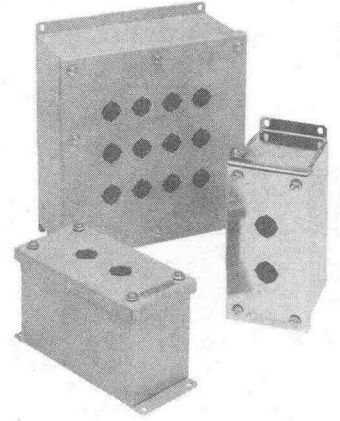

**GE Push Buttons**

# C-2000™ Push Buttons

600 Volts Max. AC/300 Volts Max. DC  
10 Amps. Continuous AC/2.5 Amps. Continuous DC

## Sheet Steel & Stainless Steel Enclosures

Holes	Sheet Steel		Stainless Steel		Dimensions (inches/mm)						
	Catalog No.	List Price, GO-10GC	Catalog No.	List Price, GO-10GC	A	B	C	D	E	F	Hub (inches)
1	080HEG11	\$ 42.00	080HES11	\$102.00	5.50/139.7	3.50/88.9	4.25/108.0	5.00/127.0	2.38/60.4	.31/7.9	3/4
2	080HEG12	45.00	080HES12	120.00	7.75/196.8	3.50/88.9	4.25/108.0	7.25/184.2	2.38/60.4	.31/7.9	3/4
3	080HEG13	48.00	080HES13	132.00	10.00/254.0	3.50/88.9	4.25/108.0	9.50/241.3	2.38/60.4	.31/7.9	3/4
4	080HEG14	54.00	080HES14	156.00	13.38/339.8	3.50/88.9	4.25/108.0	12.88/327.2	2.38/60.4	.31/7.9	1
6	080HEG32	72.00	080HES32	198.00	8.25/209.6	6.50/165.1	4.25/108.0	7.75/196.8	5.88/149.4	.31/7.9	1
9	080HEG33	84.00	080HES33	312.00	10.50/266.7	9.25/235.0	4.25/108.0	10.00/254.0	5.88/149.4	.31/7.9	1 1/4
12	080HEG43	108.00	080HES43	336.00	10.50/266.7	9.25/235.0	4.25/108.0	10.00/254.0	8.19/208.0	.31/7.9	1 1/2
16	080HEG44	138.00	080HES44	432.00	12.75/323.8	11.50/292.1	4.25/108.0	12.25/311.2	8.19/208.0	.31/7.9	1 1/2
24	080HEG64	216.00	080HES64	660.00	12.75/323.8	11.50/292.1	4.25/108.0	12.25/311.2	10.38/263.6	.31/7.9	1 1/2
30	080HEG65	240.00	080HES65	780.00	15.00/381.00	11.50/292.1	4.25/108.0	14.50/368.3	10.38/263.6	.38/9.6	1 1/2

### Special Assembled Unwired Stations

Holes	Sheet Steel		Stainless Steel	
	Catalog No.	List Price, GO-10GC	Catalog No.	List Price, GO-10GC
1	080HEG11B	\$ 60.00	080HES11B	\$120.00
2	080HEG12B	69.00	080HES12B	144.00
3	080HEG13B	78.00	080HES13B	162.00
4	080HEG14B	90.00	080HES14B	192.00
6	080HEG32B	120.00	080HES32B	246.00
9	080HEG33B	150.00	080HES33B	378.00
12	080HEG43B	192.00	080HES43B	420.00
16	080HEG44B	246.00	080HES44B	540.00
24	080HEG64B	378.00	080HES64B	822.00
30	080HEG65B	432.00	080HES65B	972.00