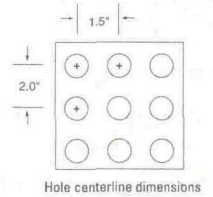

Hole Arrangements